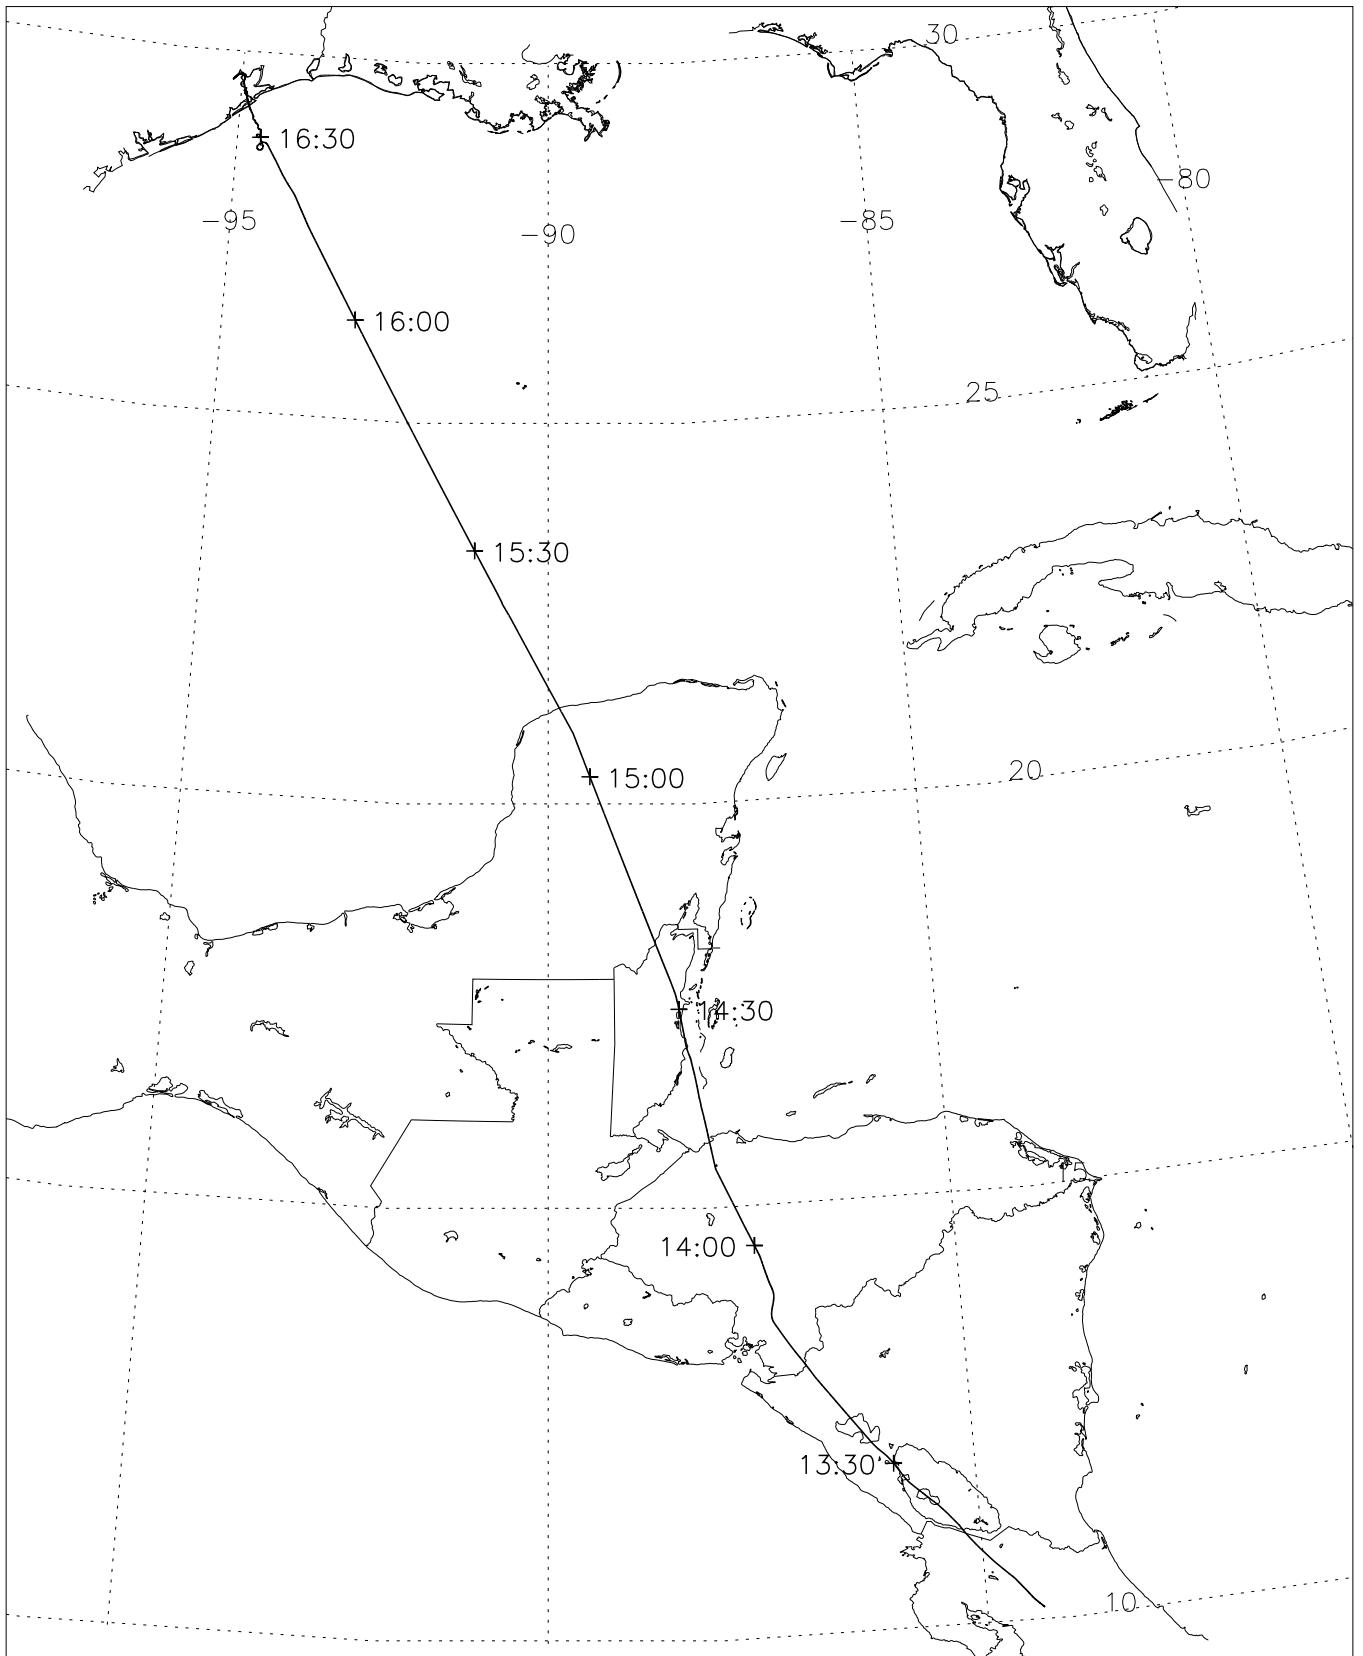

WB-57 Track from FP20070809.WB57 RDATE=20070813

Start = 13:02 End = 16:53 LonMin= -95.15 LonMax= -84.35 LatMin= 10.14 LatMax= 29.70