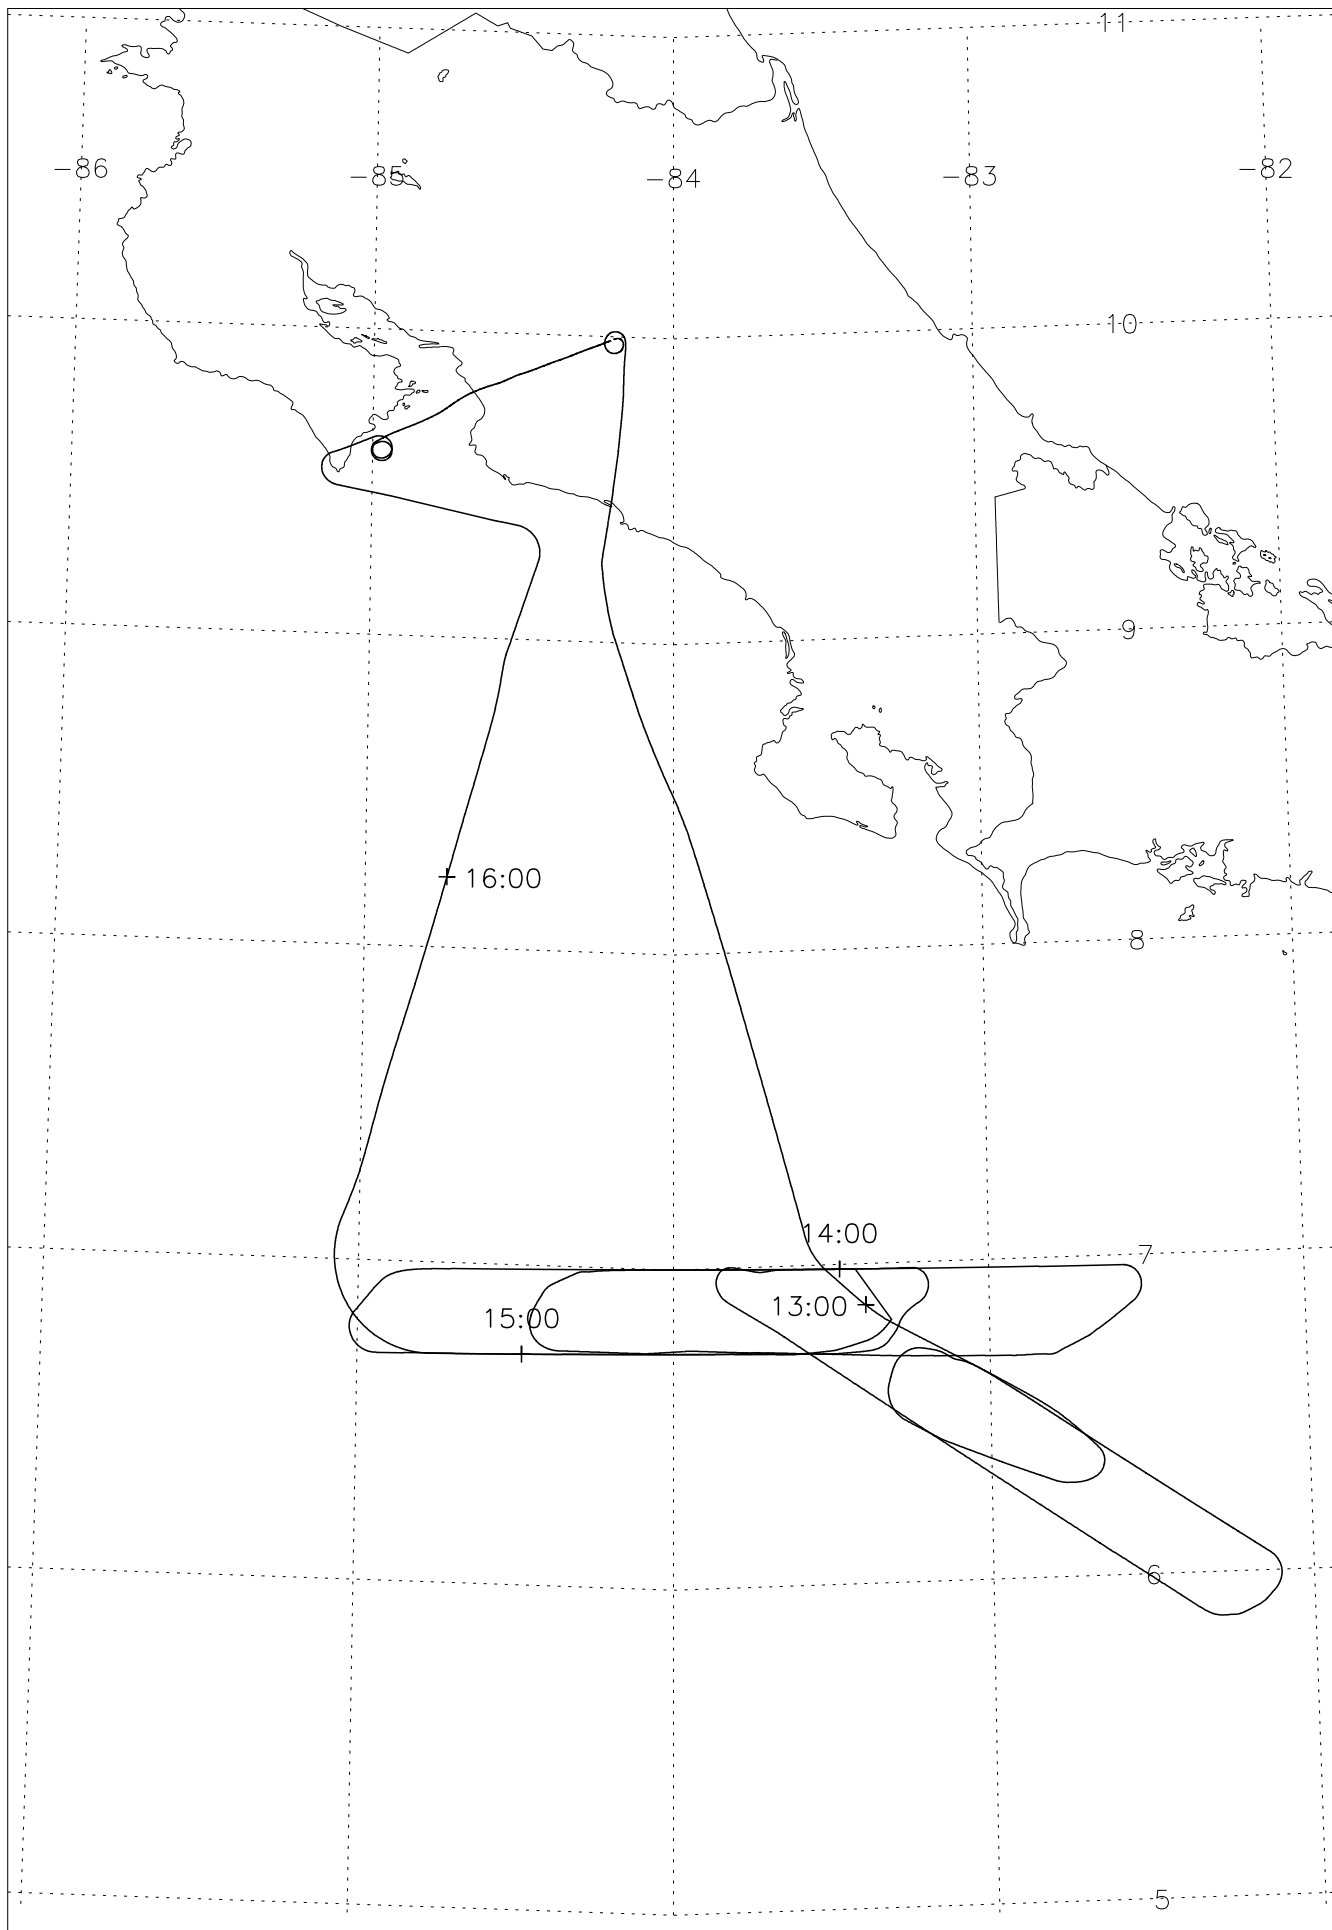

WB-57 Track from FP20070808.WB57 RDATE=20070808

Start = 12:20 End = 16:45 LonMin= -85.17 LonMax= -82.10 LatMin= 5.90 LatMax= 10.02