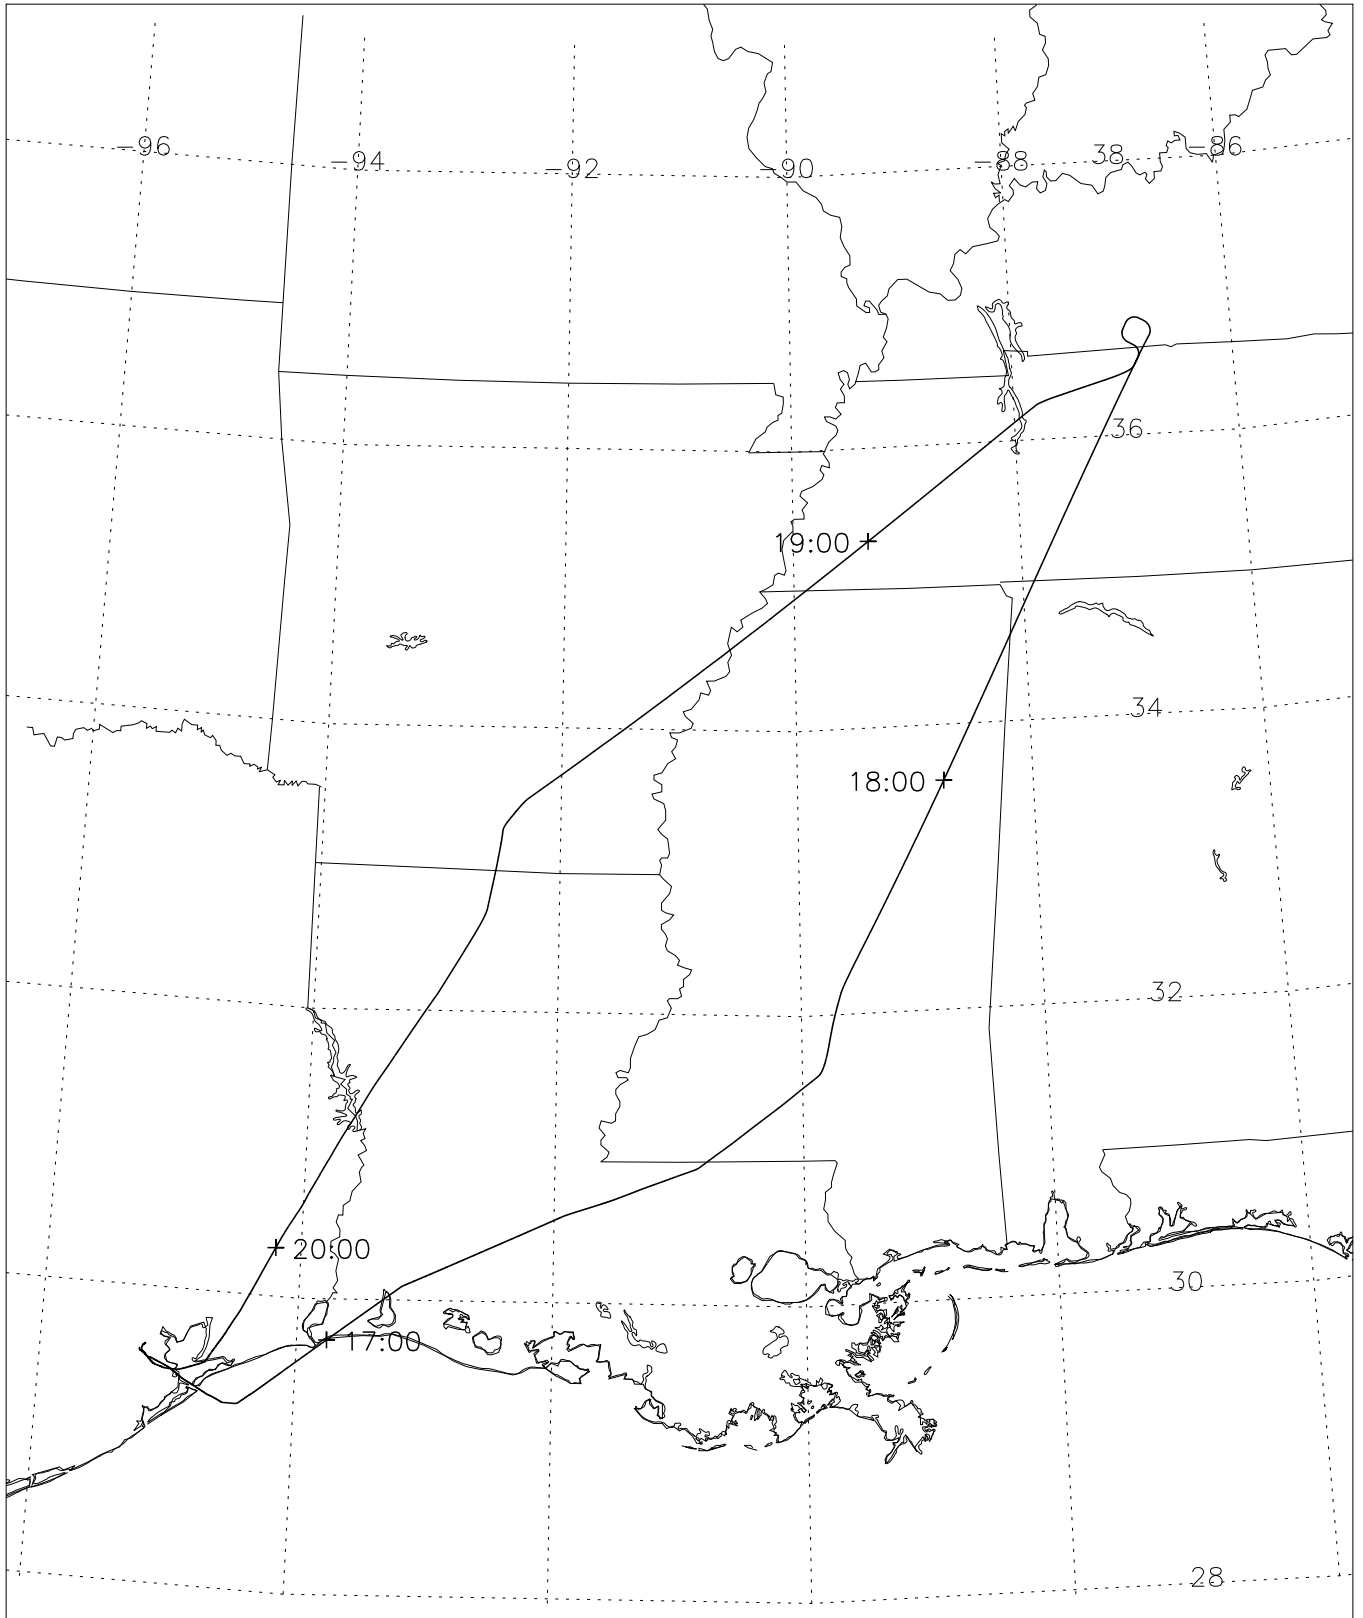

WB-57 Track from FP20070801.WB57 RDATE=20070801

Start = 16:37 End = 20:23 LonMin= -95.22 LonMax= -86.73 LatMin= 29.26 LatMax= 36.87