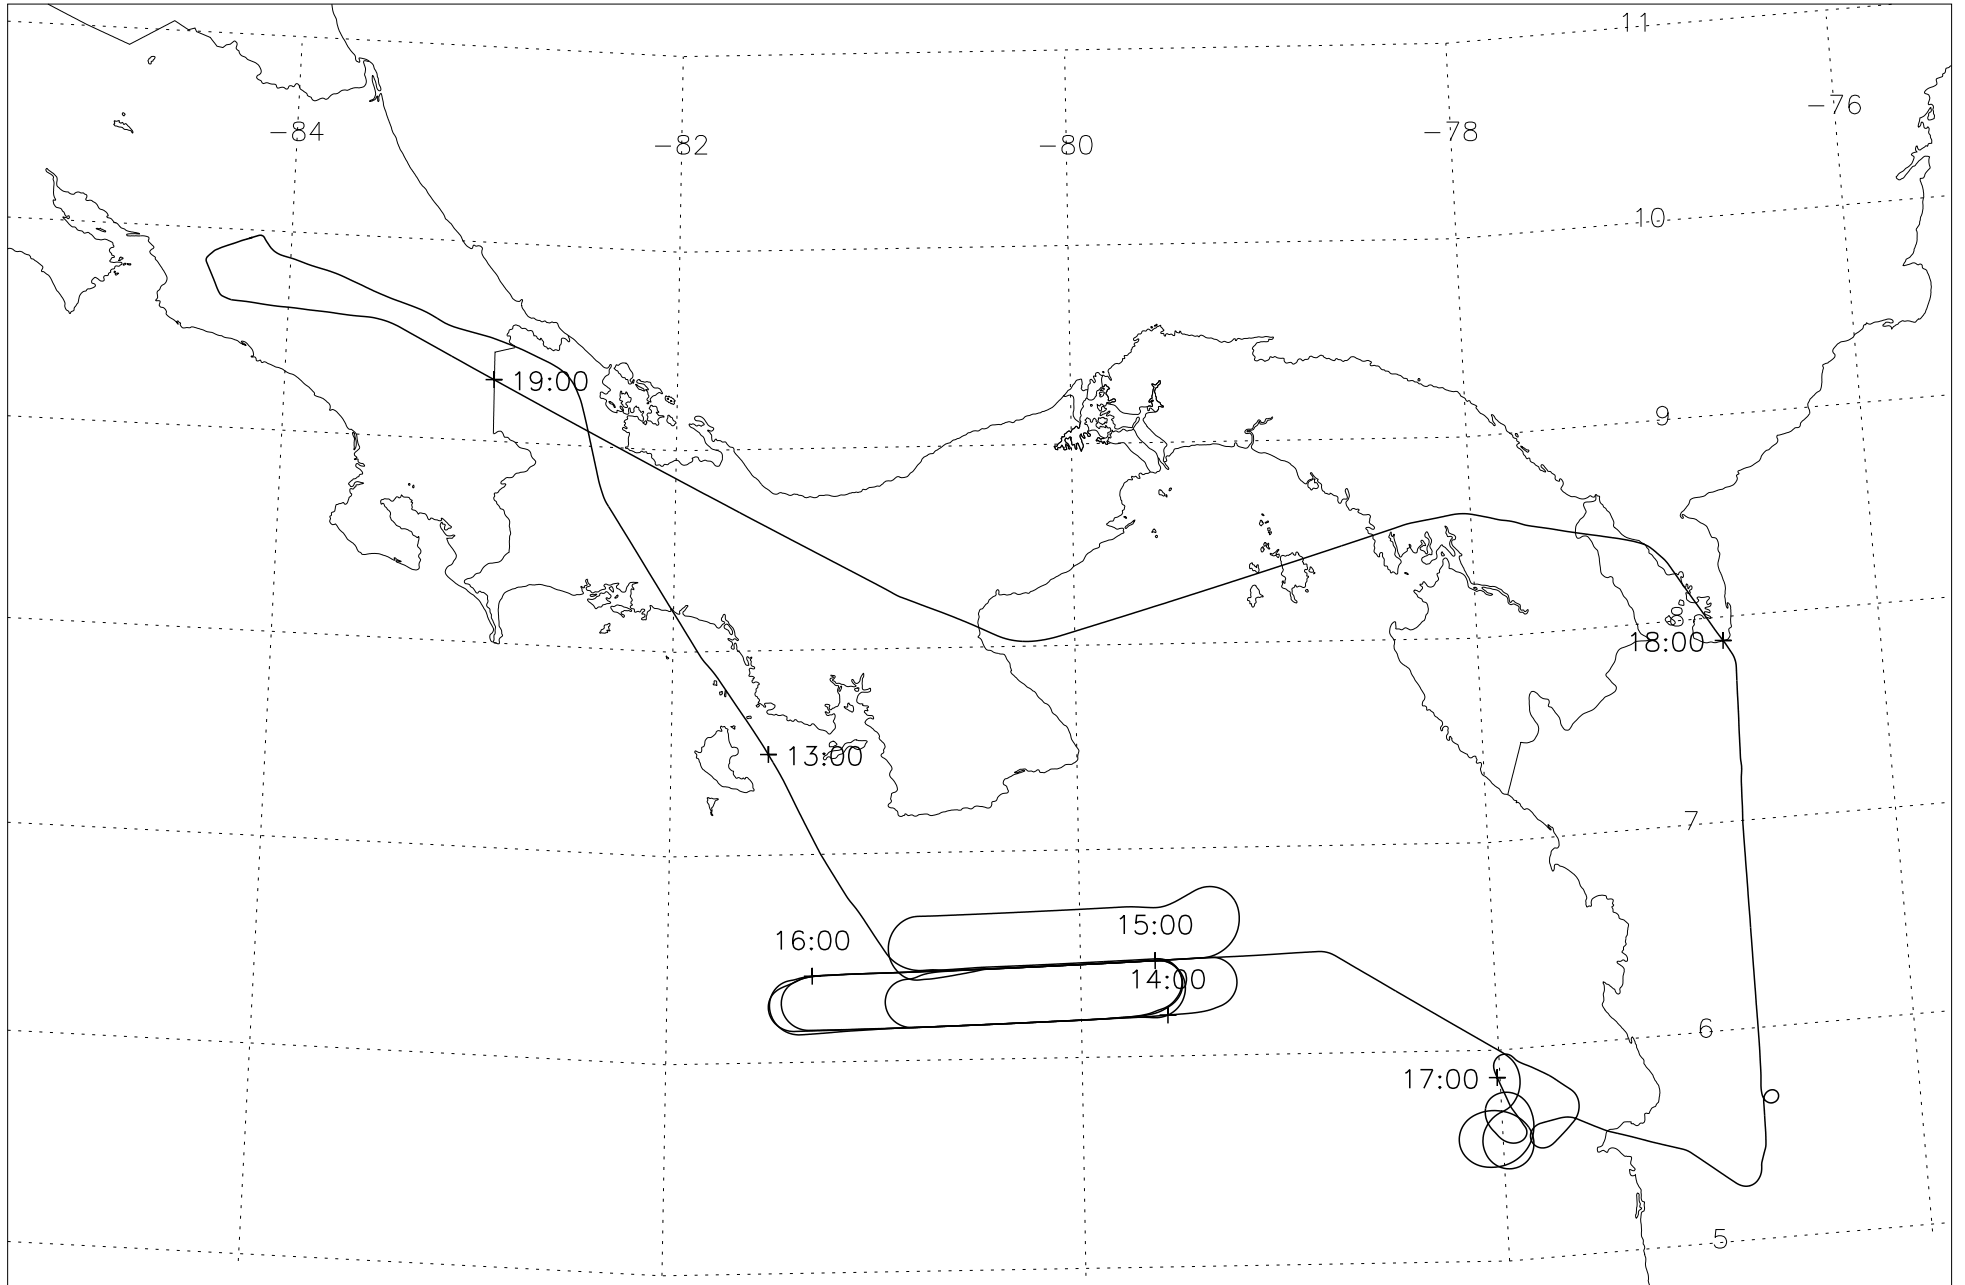

20070805 DC-8 Flight Track from Nav Data RDATE=20070805

Start = 12:21 End = 19:23 LonMin= -84.43 LonMax= -76.68 LatMin= 5.28 LatMax= 10.01