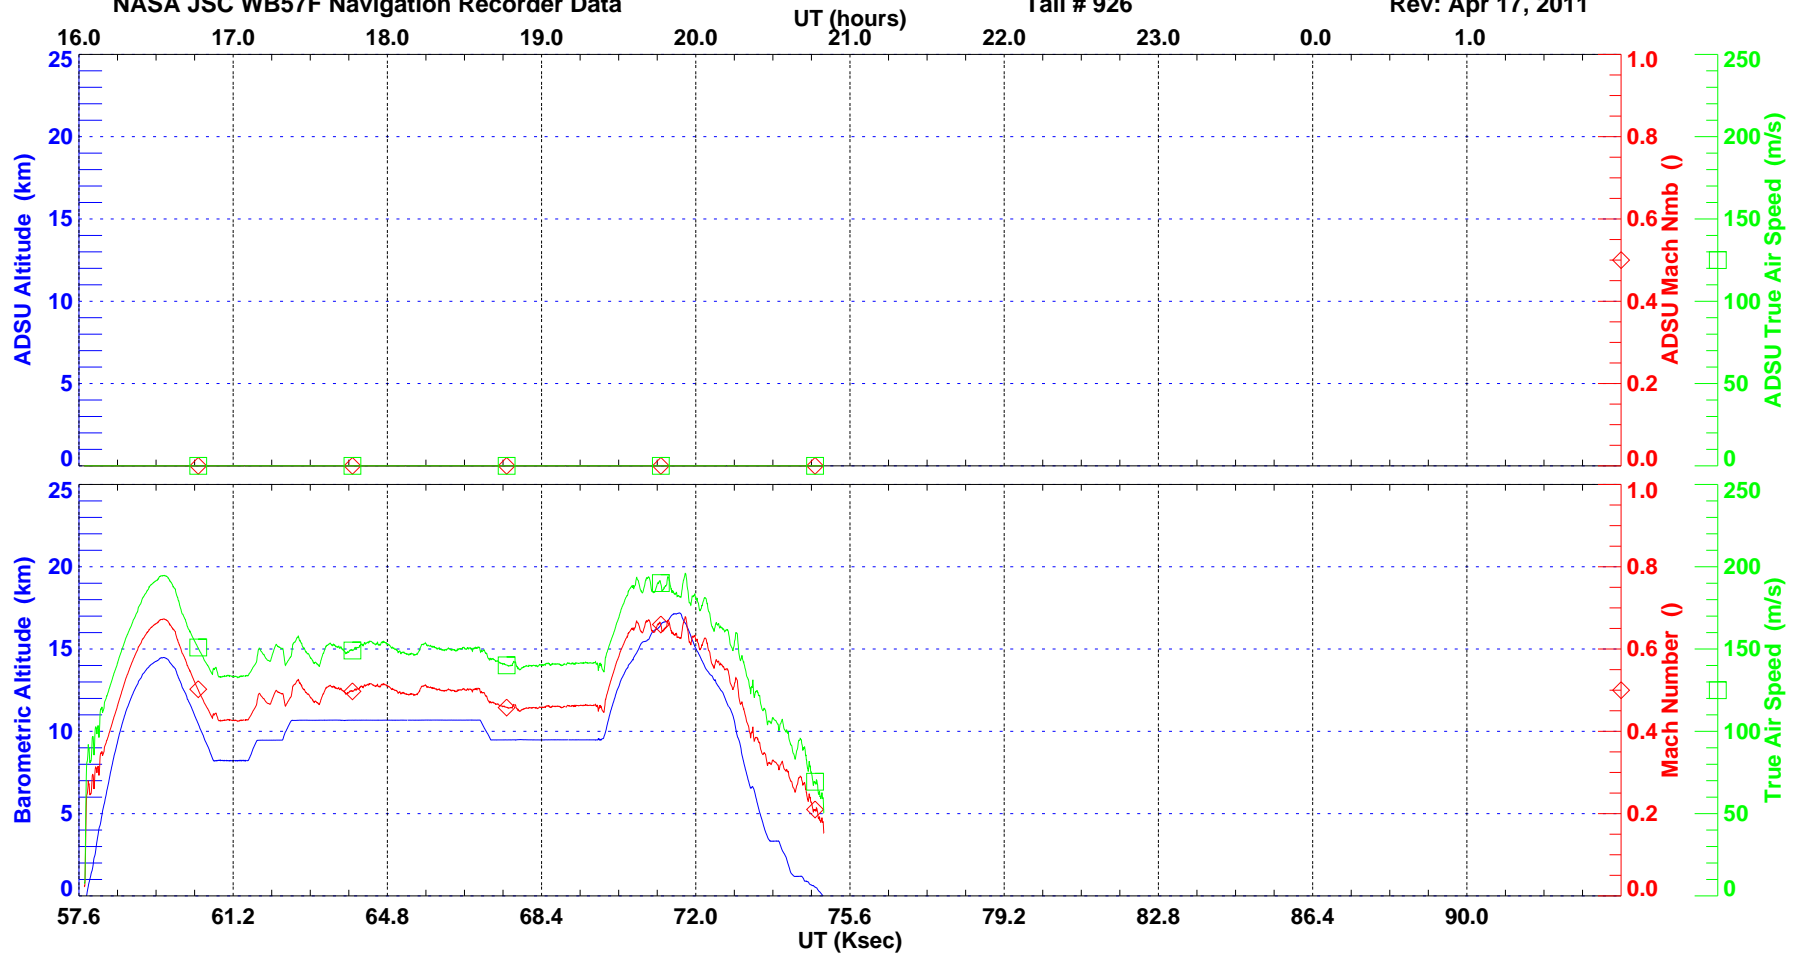

WB57F State Parameters (5 second averaged)  
NASA JSC WB57F Navigation Recorder Data

Flight Date: Apr 16, 2011  
Tail # 926

Sortie # 11-0416  
Rev: Apr 17, 2011

<F:\p0416.dat>

Provided By: Global Test Range, DFRC Airborn

WB57F State Parameters (5 second averaged)  
NASA JSC WB57F Navigation Recorder Data

Flight Date: Apr 16, 2011  
Tail # 926

Sortie # 11-0416  
Rev: Apr 17, 2011

WB57F State Parameters (5 second averaged)  
NASA JSC WB57F Navigation Recorder Data

Flight Date: Apr 16, 2011  
Tail # 926

Sortie # 11-0416  
Rev: Apr 17, 2011

Provided By: Airborne Science Program