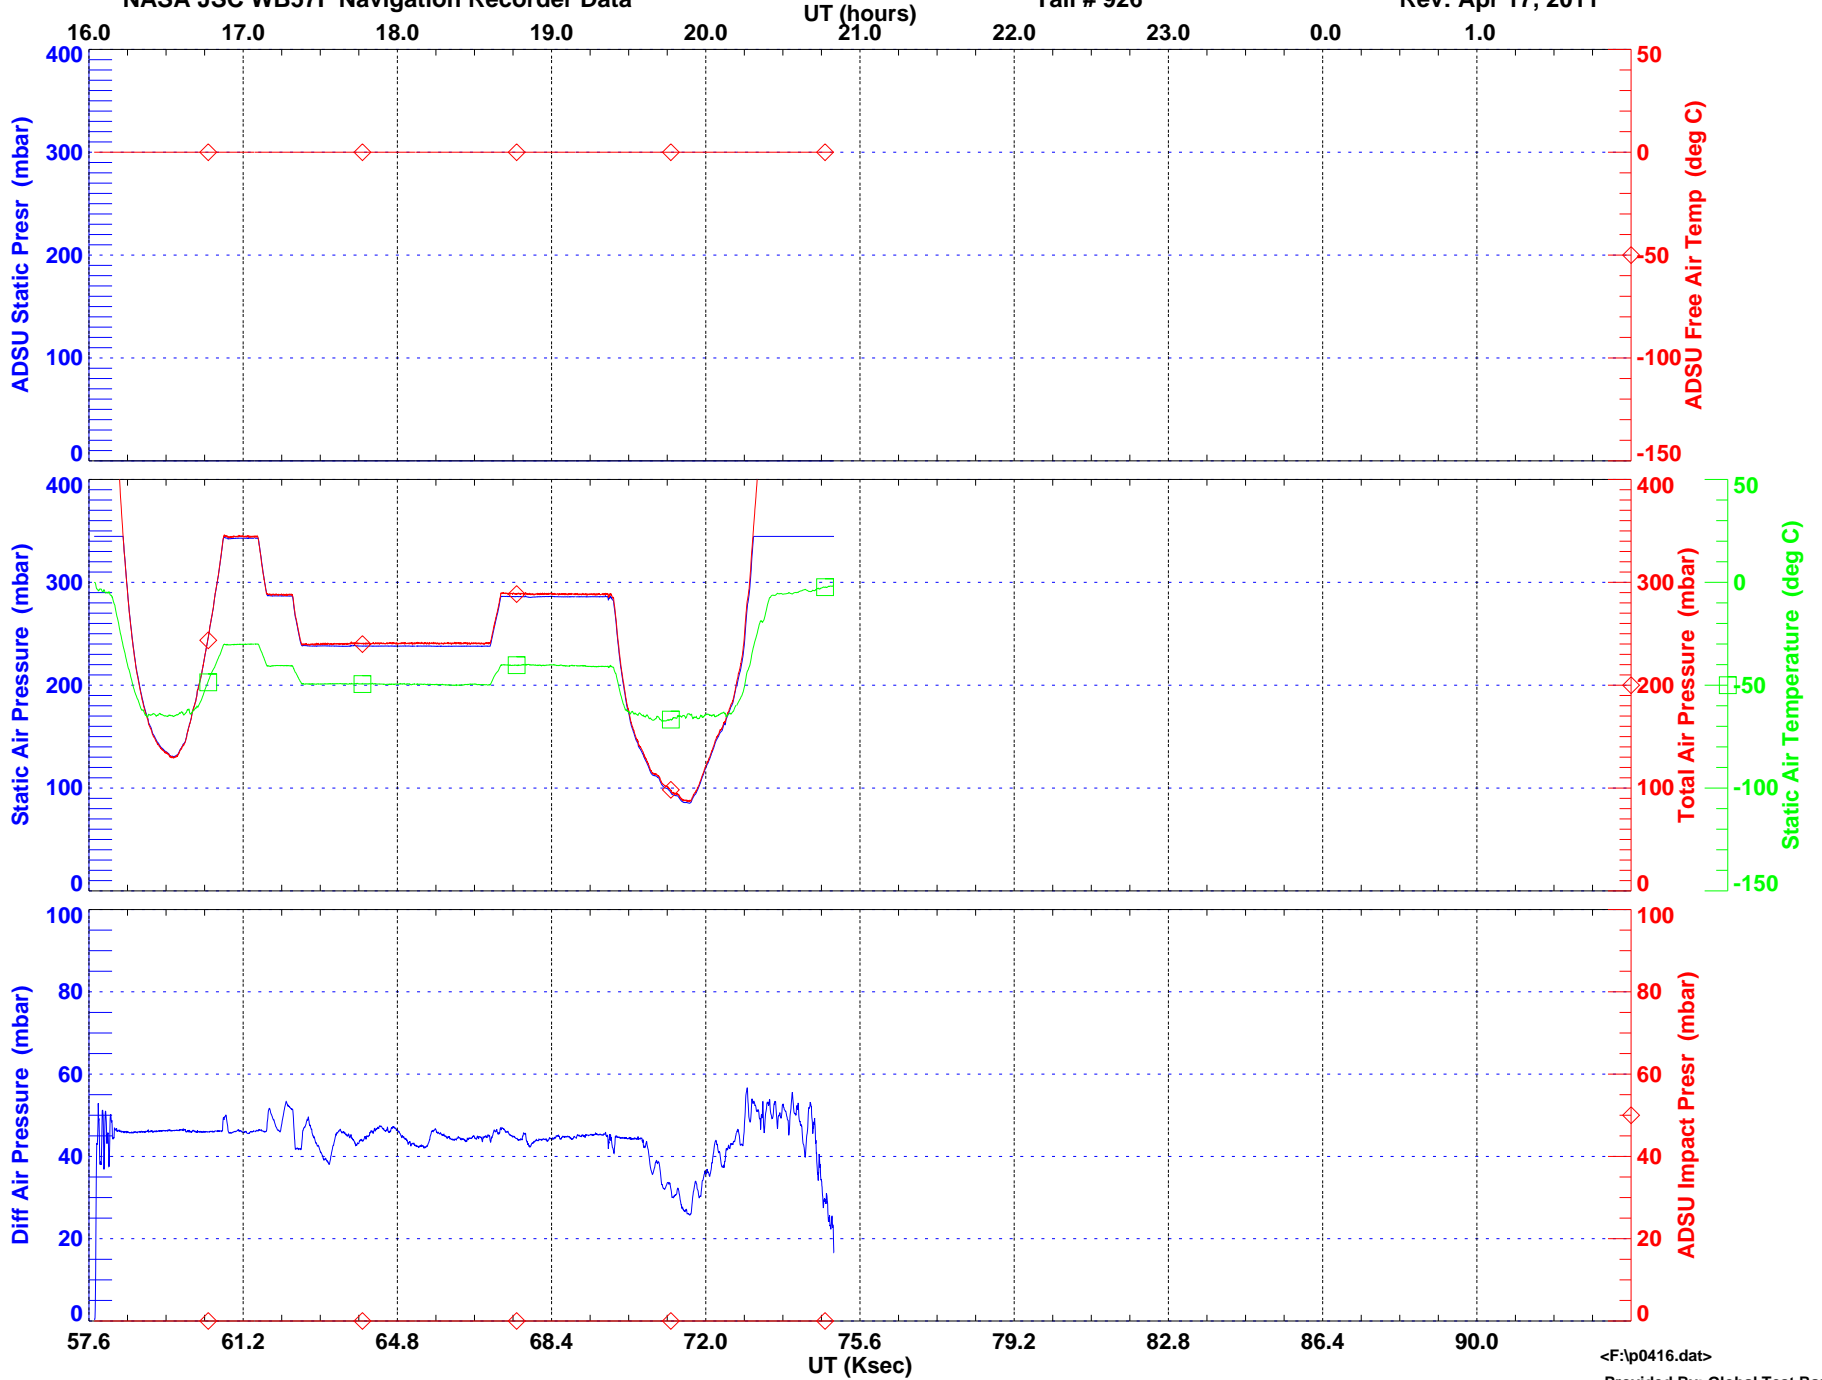

WB57F State Parameters (5 second averaged)  
NASA JSC WB57F Navigation Recorder Data

Flight Date: Apr 16, 2011  
Tail # 926

Sortie # 11-0416  
Rev: Apr 17, 2011

<F:\p0416.dat>

Provided By: Global Test Range, DFRC Airborn

WB57F State Parameters (5 second averaged)  
NASA JSC WB57F Navigation Recorder Data

Flight Date: Apr 16, 2011  
Tail # 926

Sortie # 11-0416  
Rev: Apr 17, 2011

WB57F State Parameters (5 second averaged)  
NASA JSC WB57F Navigation Recorder Data

Flight Date: Apr 16, 2011  
Tail # 926

Sortie # 11-0416  
Rev: Apr 17, 2011

Provided By: Airborne Science Program