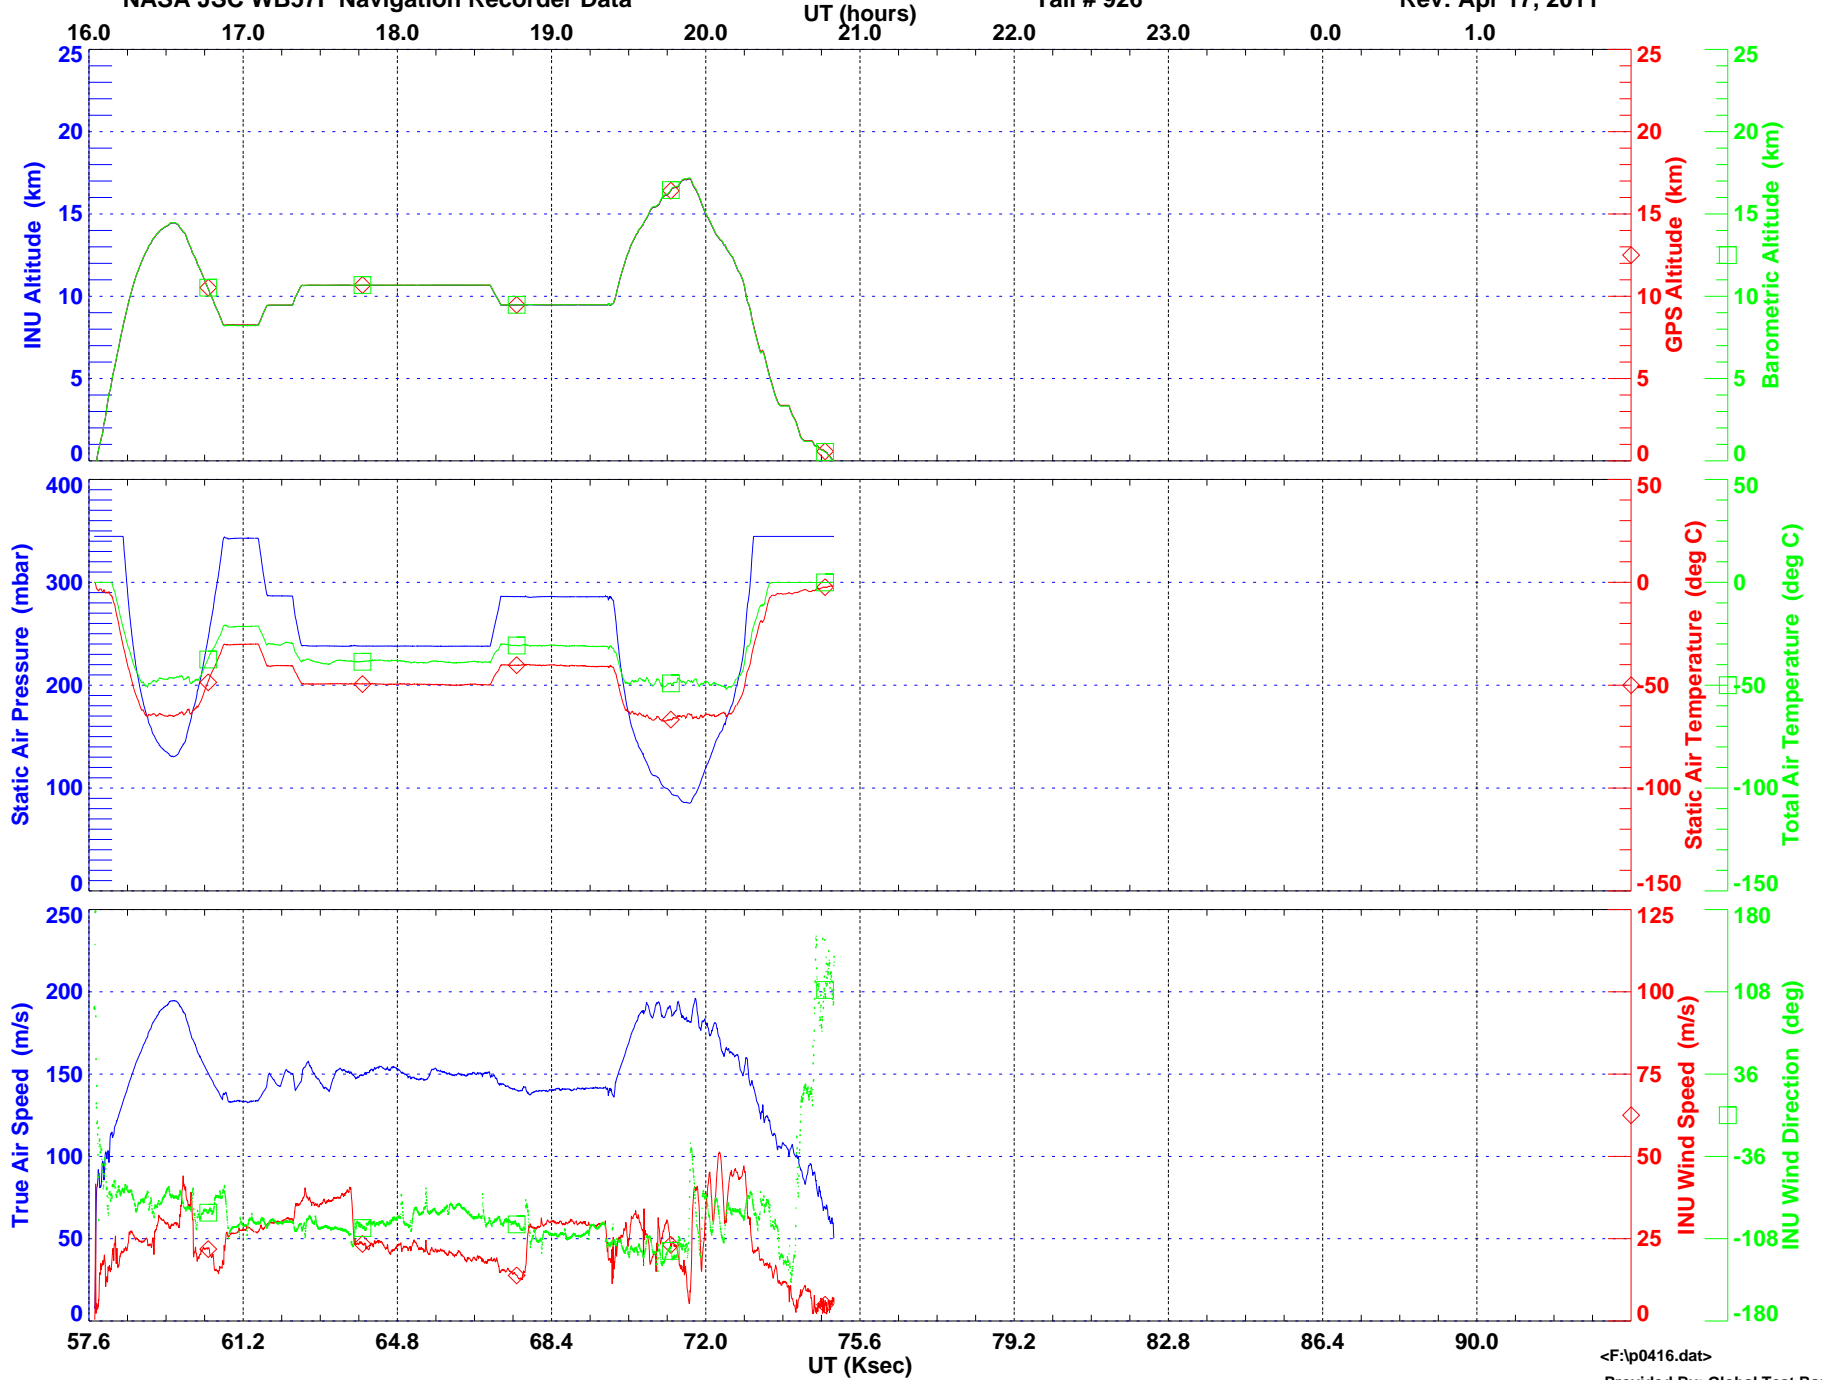

WB57F State Parameters (5 second averaged)  
NASA JSC WB57F Navigation Recorder Data

Flight Date: Apr 16, 2011  
Tail # 926

Sortie # 11-0416  
Rev: Apr 17, 2011

<F:\p0416.dat>

Provided By: Global Test Range, DFRC Airborn

WB57F State Parameters (5 second averaged)  
NASA JSC WB57F Navigation Recorder Data

Flight Date: Apr 16, 2011  
Tail # 926

Sortie # 11-0416  
Rev: Apr 17, 2011

WB57F State Parameters (5 second averaged)  
NASA JSC WB57F Navigation Recorder Data

Flight Date: Apr 16, 2011  
Tail # 926

Sortie # 11-0416  
Rev: Apr 17, 2011

Provided By: Airborne Science Program