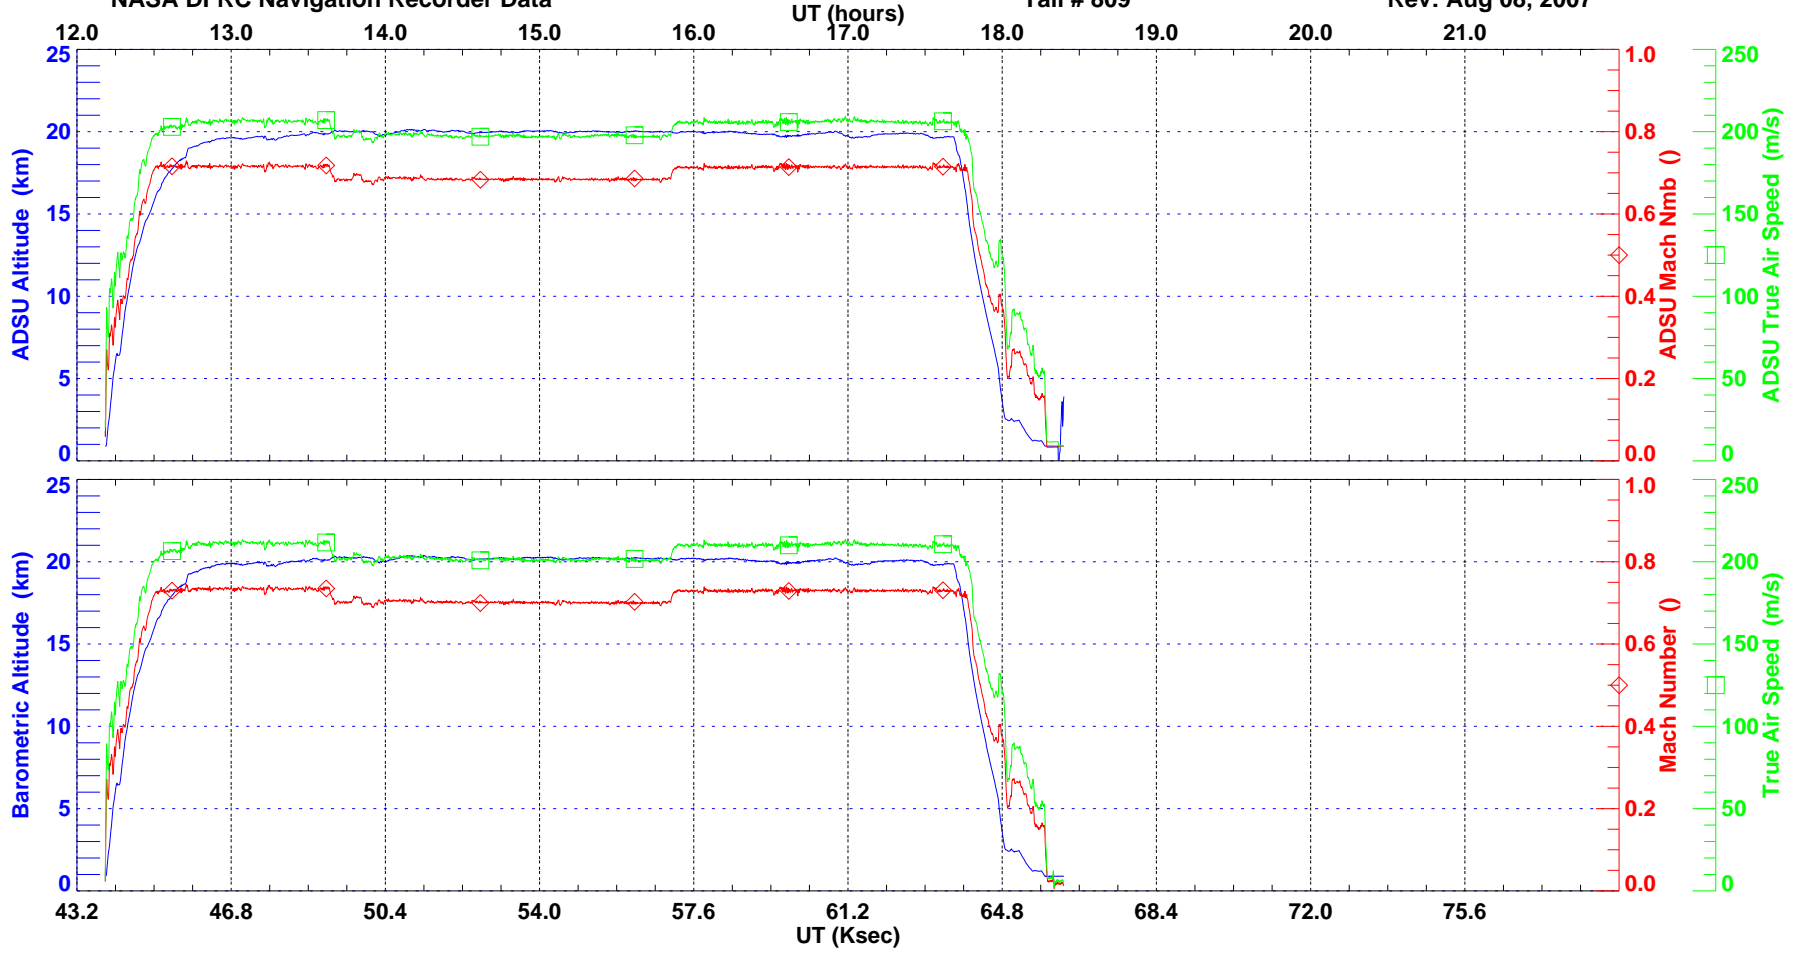

ER-2 State Parameters (5 second averaged)
NASA DFRC Navigation Recorder Data

Flight Date: Aug 08, 2007
Tail # 809

Sortie # 07-9029
Rev: Aug 08, 2007

ER-2 State Parameters (5 second averaged)
NASA DFRC Navigation Recorder Data

Flight Date: Aug 08, 2007
Tail # 809

Sortie # 07-9029
Rev: Aug 08, 2007

ER-2 State Parameters (5 second averaged)
NASA DFRC Navigation Recorder Data

Flight Date: Aug 08, 2007
Tail # 809

Sortie # 07-9029
Rev: Aug 08, 2007

ER-2 State Parameters (5 second averaged)
NASA DFRC Navigation Recorder Data

Flight Date: Aug 08, 2007
Tail # 809

Sortie # 07-9029
Rev: Aug 08, 2007

NASA DFRC ER-2 Navigation Recorder Data

Flight Date: Aug 08, 2007 Sortie: 07-9029