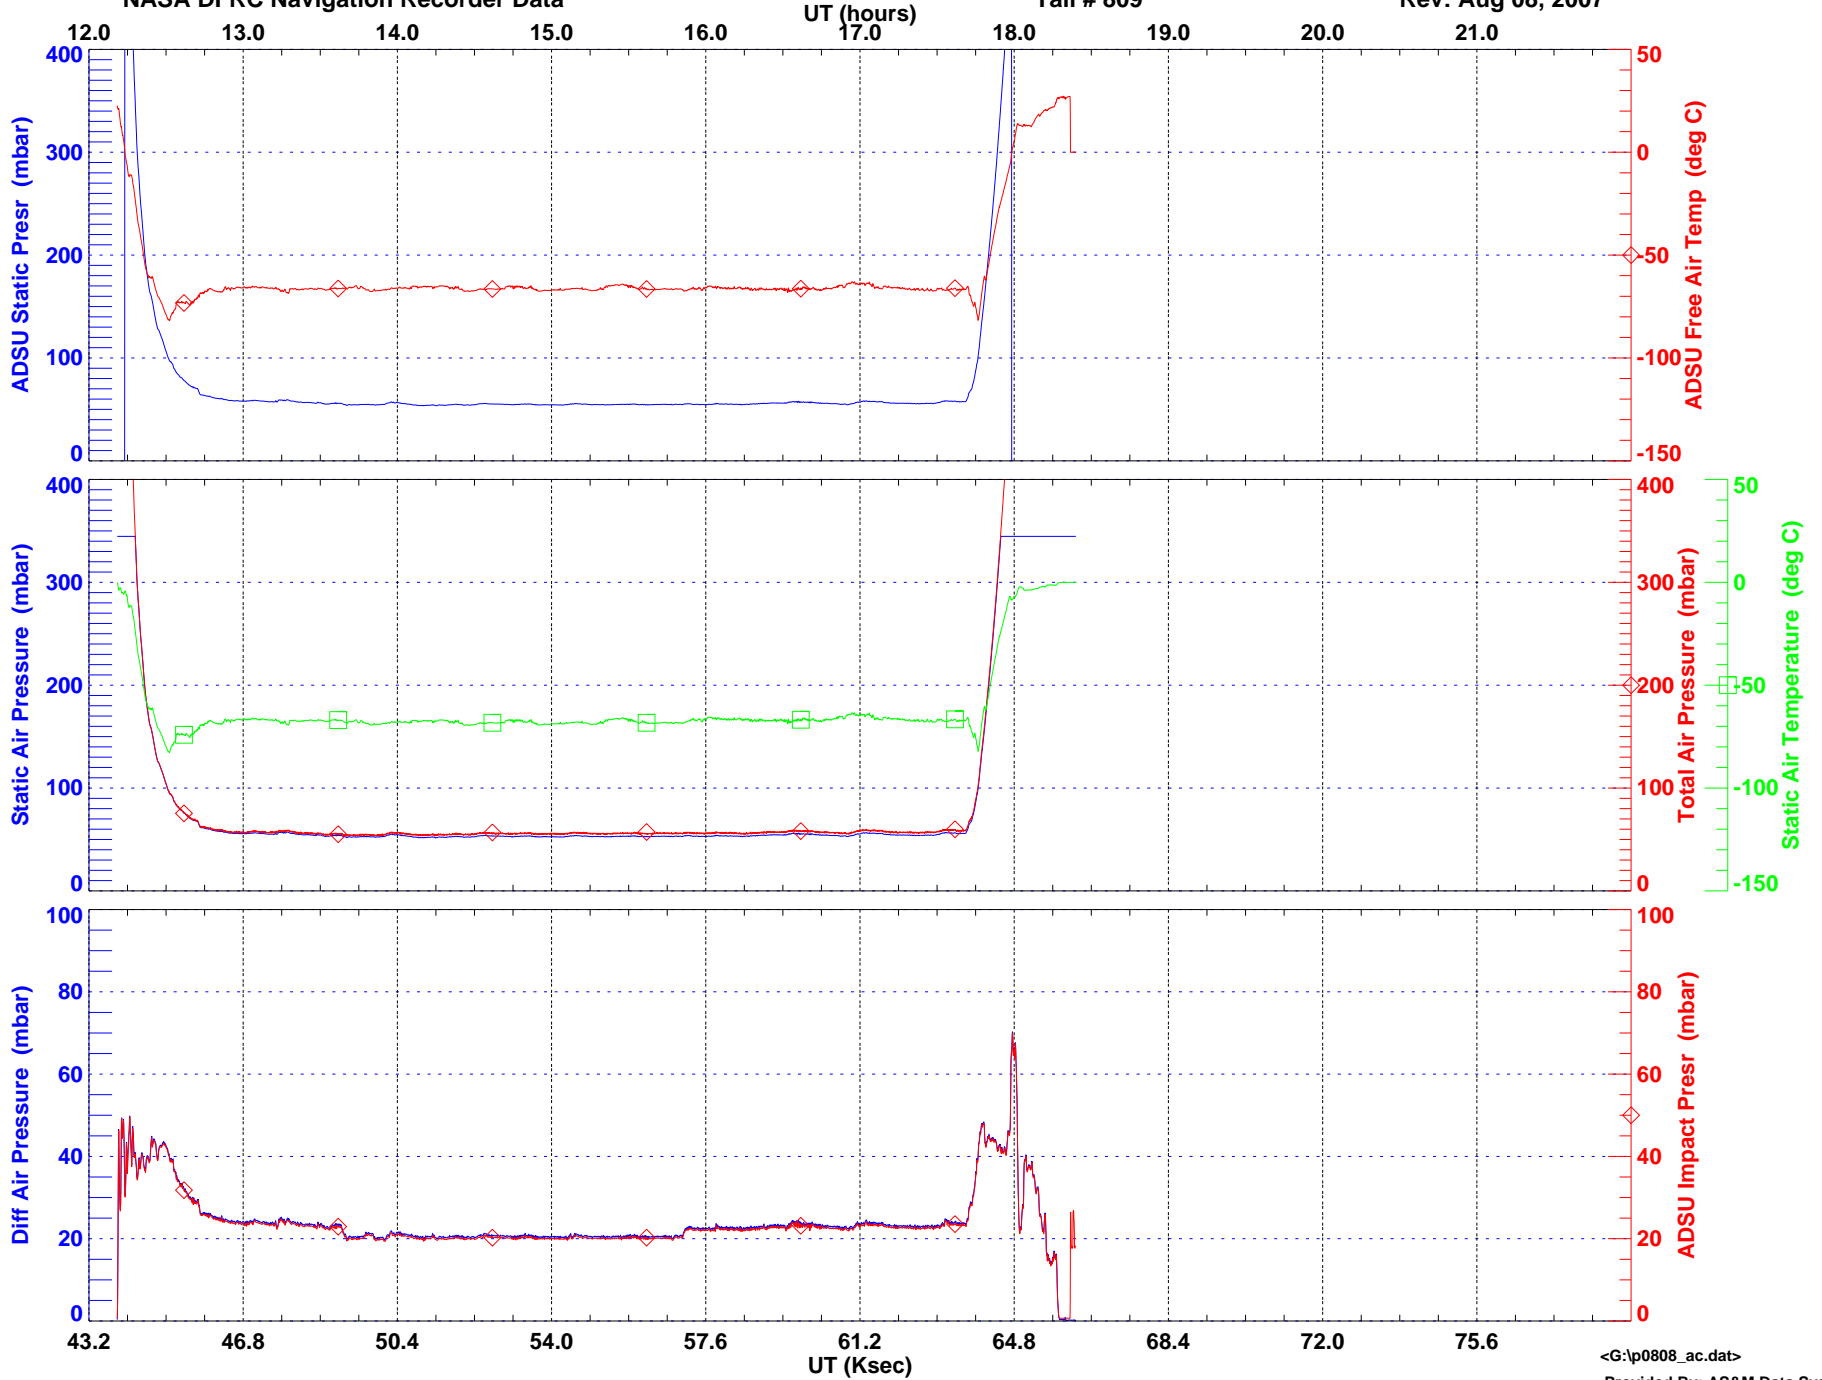

ER-2 State Parameters (5 second averaged)
NASA DFRC Navigation Recorder Data

Flight Date: Aug 08, 2007
Tail # 809

Sortie # 07-9029
Rev: Aug 08, 2007

ER-2 State Parameters (5 second averaged)
NASA DFRC Navigation Recorder Data

Flight Date: Aug 08, 2007
Tail # 809

Sortie # 07-9029
Rev: Aug 08, 2007

ER-2 State Parameters (5 second averaged)
NASA DFRC Navigation Recorder Data

Flight Date: Aug 08, 2007
Tail # 809

Sortie # 07-9029
Rev: Aug 08, 2007

ER-2 State Parameters (5 second averaged)
NASA DFRC Navigation Recorder Data

Flight Date: Aug 08, 2007
Tail # 809

Sortie # 07-9029
Rev: Aug 08, 2007

NASA DFRC ER-2 Navigation Recorder Data

Flight Date: Aug 08, 2007 Sortie: 07-9029