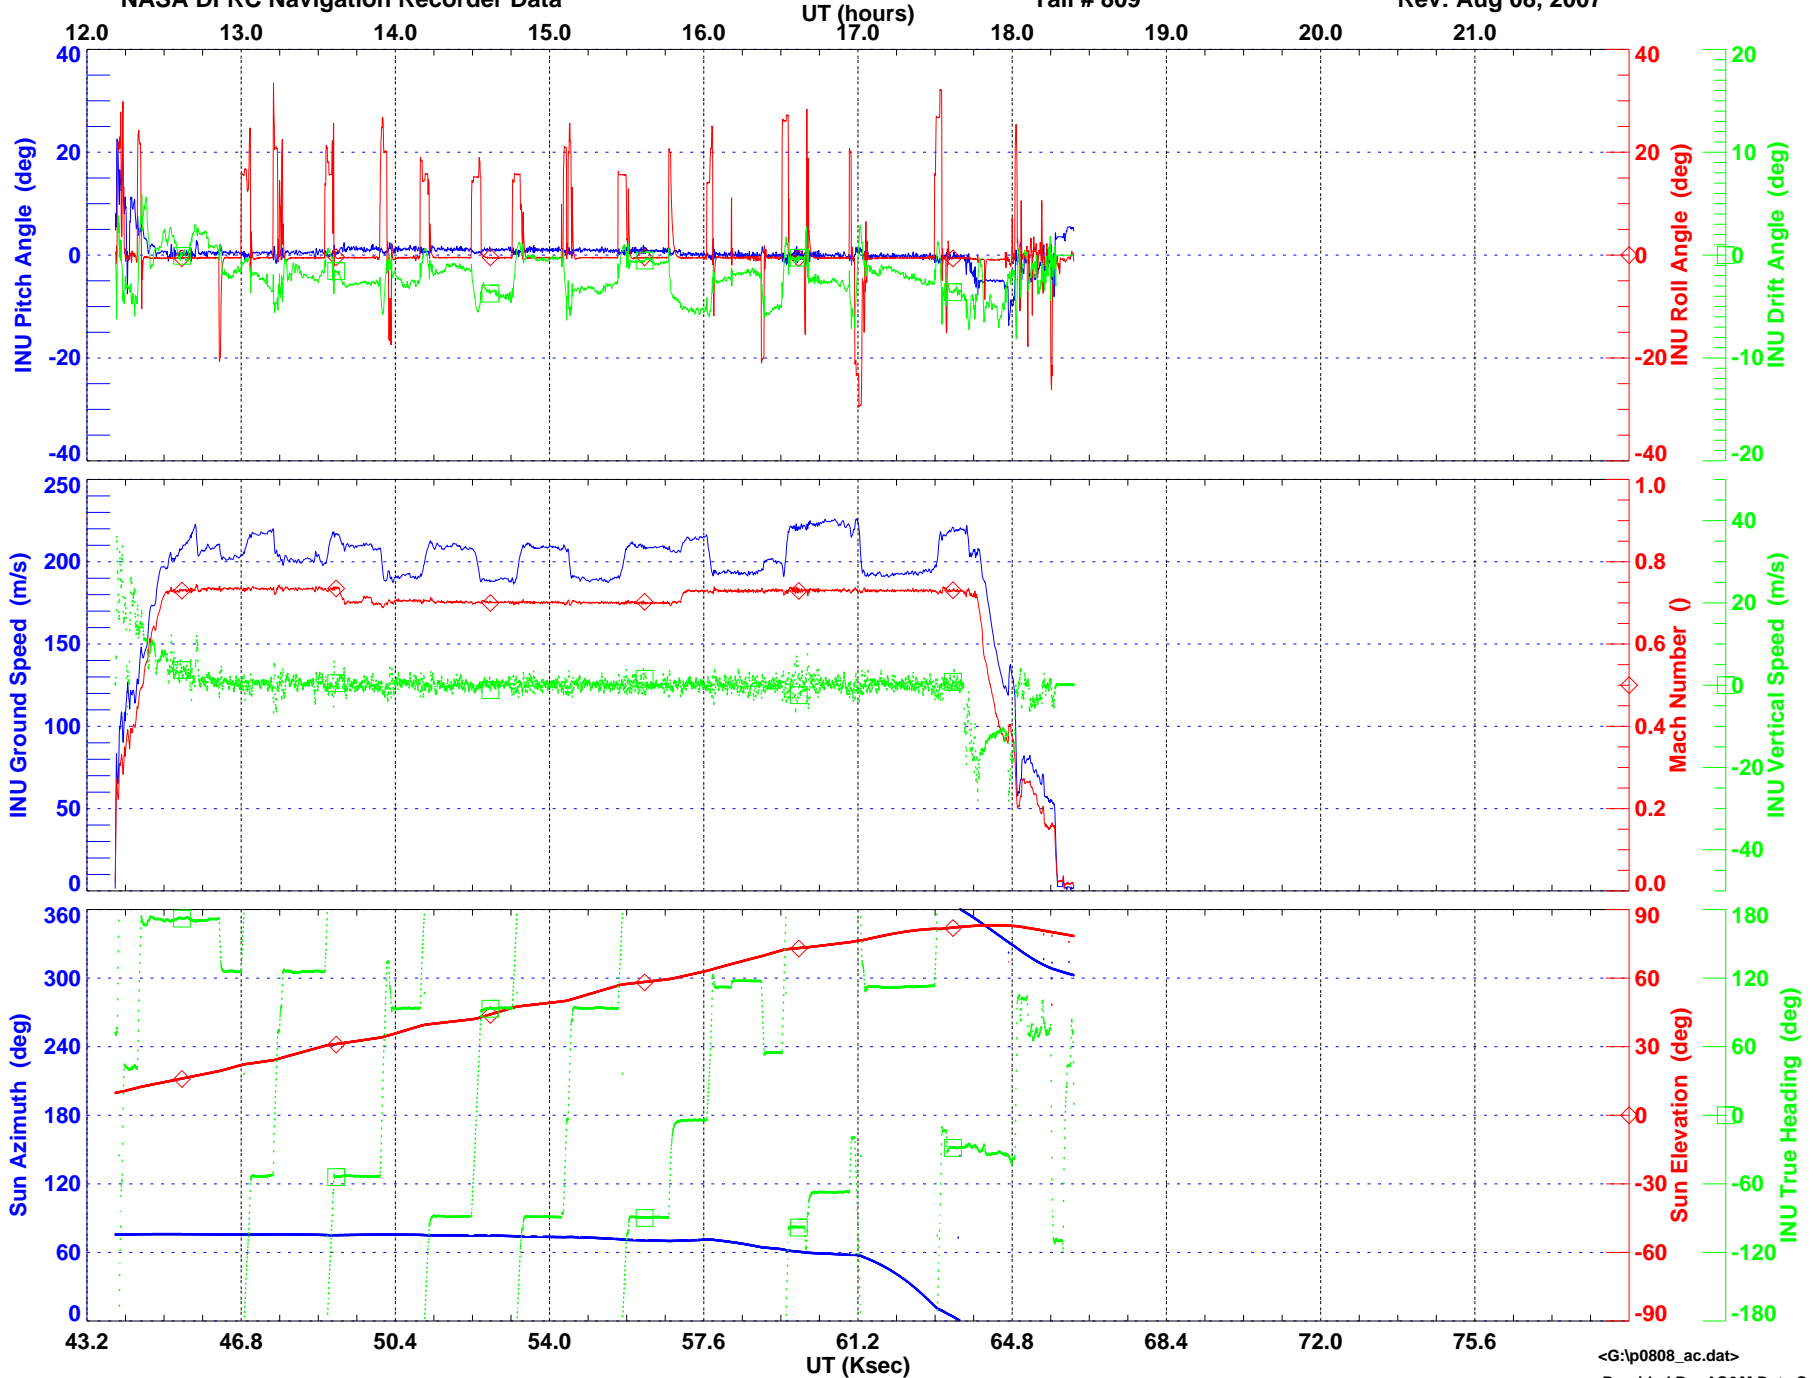

ER-2 State Parameters (5 second averaged)
NASA DFRC Navigation Recorder Data

Flight Date: Aug 08, 2007
Tail # 809

Sortie # 07-9029
Rev: Aug 08, 2007

ER-2 State Parameters (5 second averaged)
NASA DFRC Navigation Recorder Data

Flight Date: Aug 08, 2007
Tail # 809

Sortie # 07-9029
Rev: Aug 08, 2007

ER-2 State Parameters (5 second averaged)
NASA DFRC Navigation Recorder Data

Flight Date: Aug 08, 2007
Tail # 809

Sortie # 07-9029
Rev: Aug 08, 2007

ER-2 State Parameters (5 second averaged)
NASA DFRC Navigation Recorder Data

Flight Date: Aug 08, 2007
Tail # 809

Sortie # 07-9029
Rev: Aug 08, 2007

NASA DFRC ER-2 Navigation Recorder Data

Flight Date: Aug 08, 2007 Sortie: 07-9029