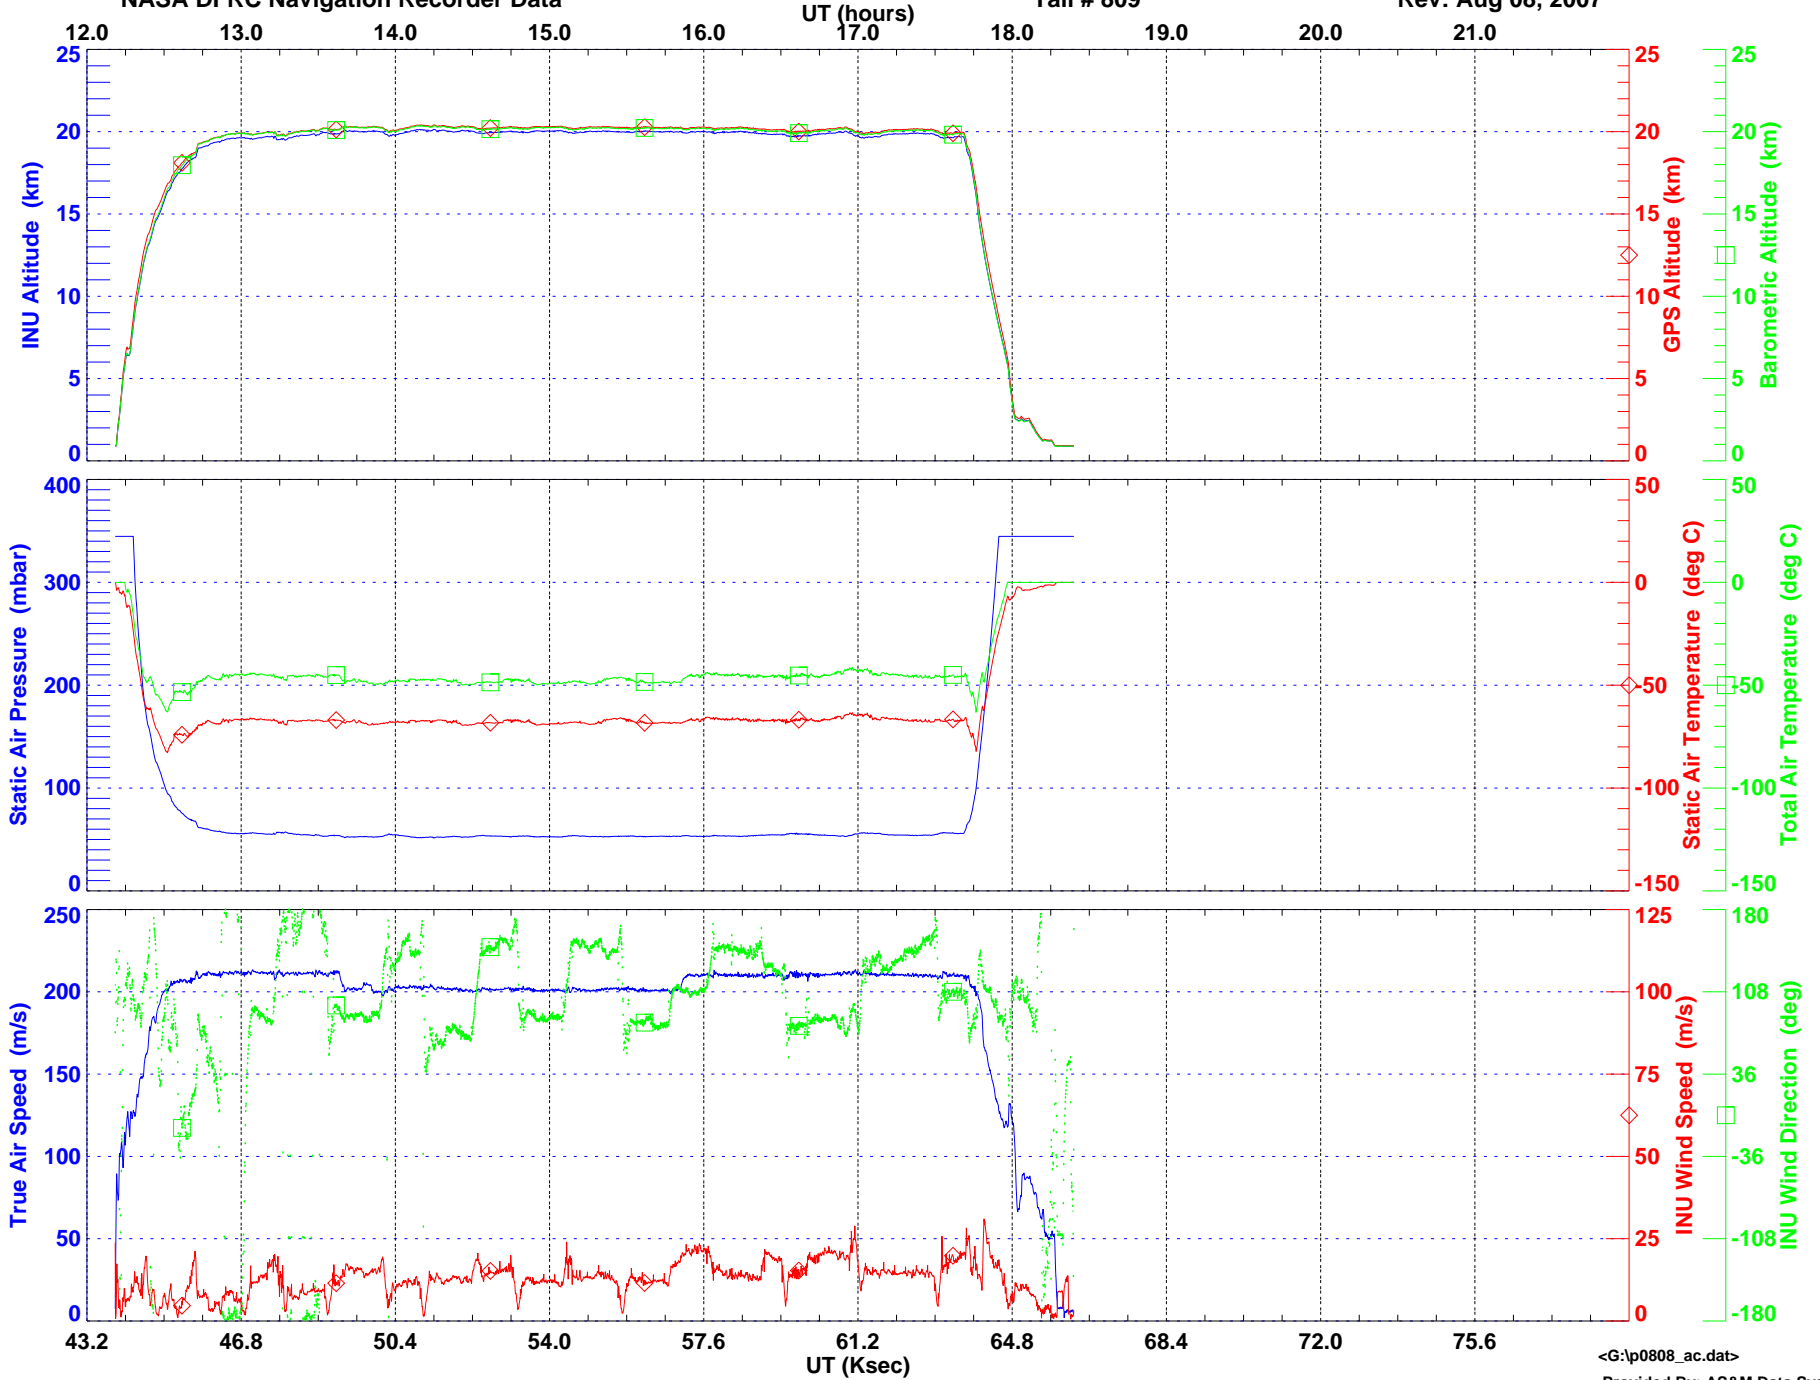

ER-2 State Parameters (5 second averaged)
NASA DFRC Navigation Recorder Data

Flight Date: Aug 08, 2007
Tail # 809

Sortie # 07-9029
Rev: Aug 08, 2007

ER-2 State Parameters (5 second averaged)
NASA DFRC Navigation Recorder Data

Flight Date: Aug 08, 2007
Tail # 809

Sortie # 07-9029
Rev: Aug 08, 2007

ER-2 State Parameters (5 second averaged)
NASA DFRC Navigation Recorder Data

Flight Date: Aug 08, 2007
Tail # 809

Sortie # 07-9029
Rev: Aug 08, 2007

ER-2 State Parameters (5 second averaged)
NASA DFRC Navigation Recorder Data

Flight Date: Aug 08, 2007
Tail # 809

Sortie # 07-9029
Rev: Aug 08, 2007

NASA DFRC ER-2 Navigation Recorder Data

Flight Date: Aug 08, 2007 Sortie: 07-9029