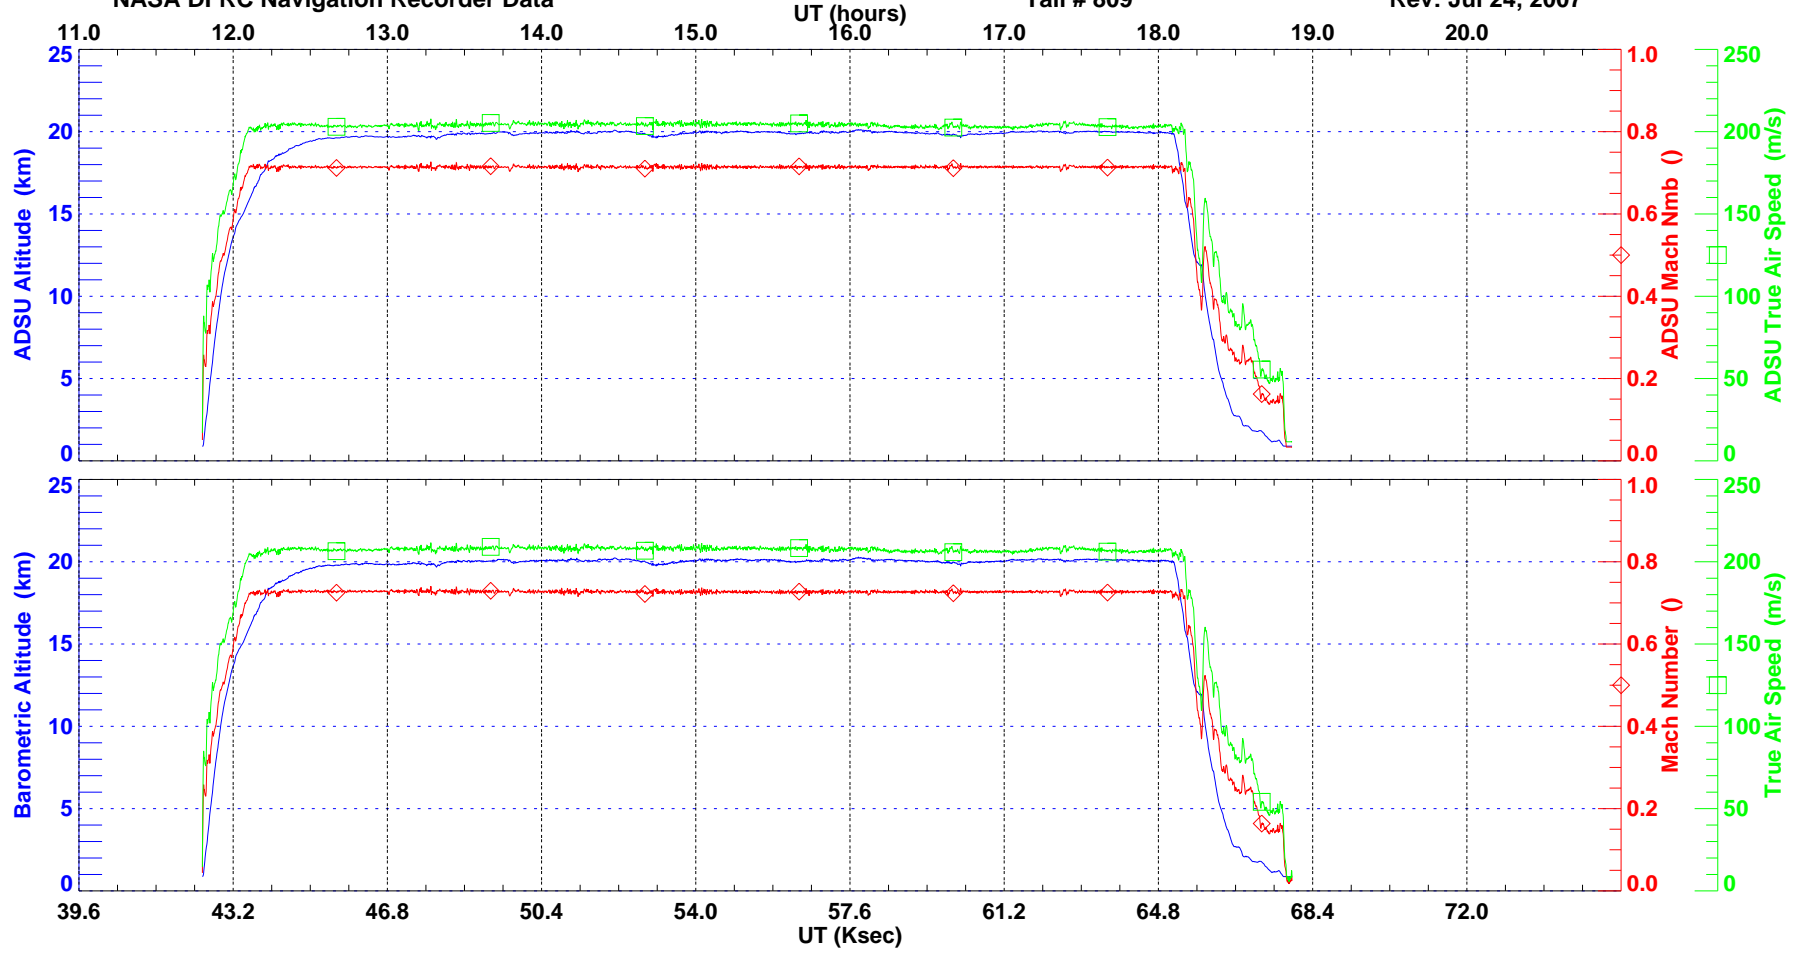

ER-2 State Parameters (5 second averaged)  
NASA DFRC Navigation Recorder Data

Flight Date: Jul 24, 2007  
Tail # 809

Sortie # 07-9022  
Rev: Jul 24, 2007

ER-2 State Parameters (5 second averaged)  
NASA DFRC Navigation Recorder Data

Flight Date: Jul 24, 2007  
Tail # 809

Sortie # 07-9022  
Rev: Jul 24, 2007

ER-2 State Parameters (5 second averaged)  
NASA DFRC Navigation Recorder Data

Flight Date: Jul 24, 2007  
Tail # 809

Sortie # 07-9022  
Rev: Jul 24, 2007

ER-2 State Parameters (5 second averaged)  
NASA DFRC Navigation Recorder Data

Flight Date: Jul 24, 2007  
Tail # 809

Sortie # 07-9022  
Rev: Jul 24, 2007

Provided By: AS&M Data Systems