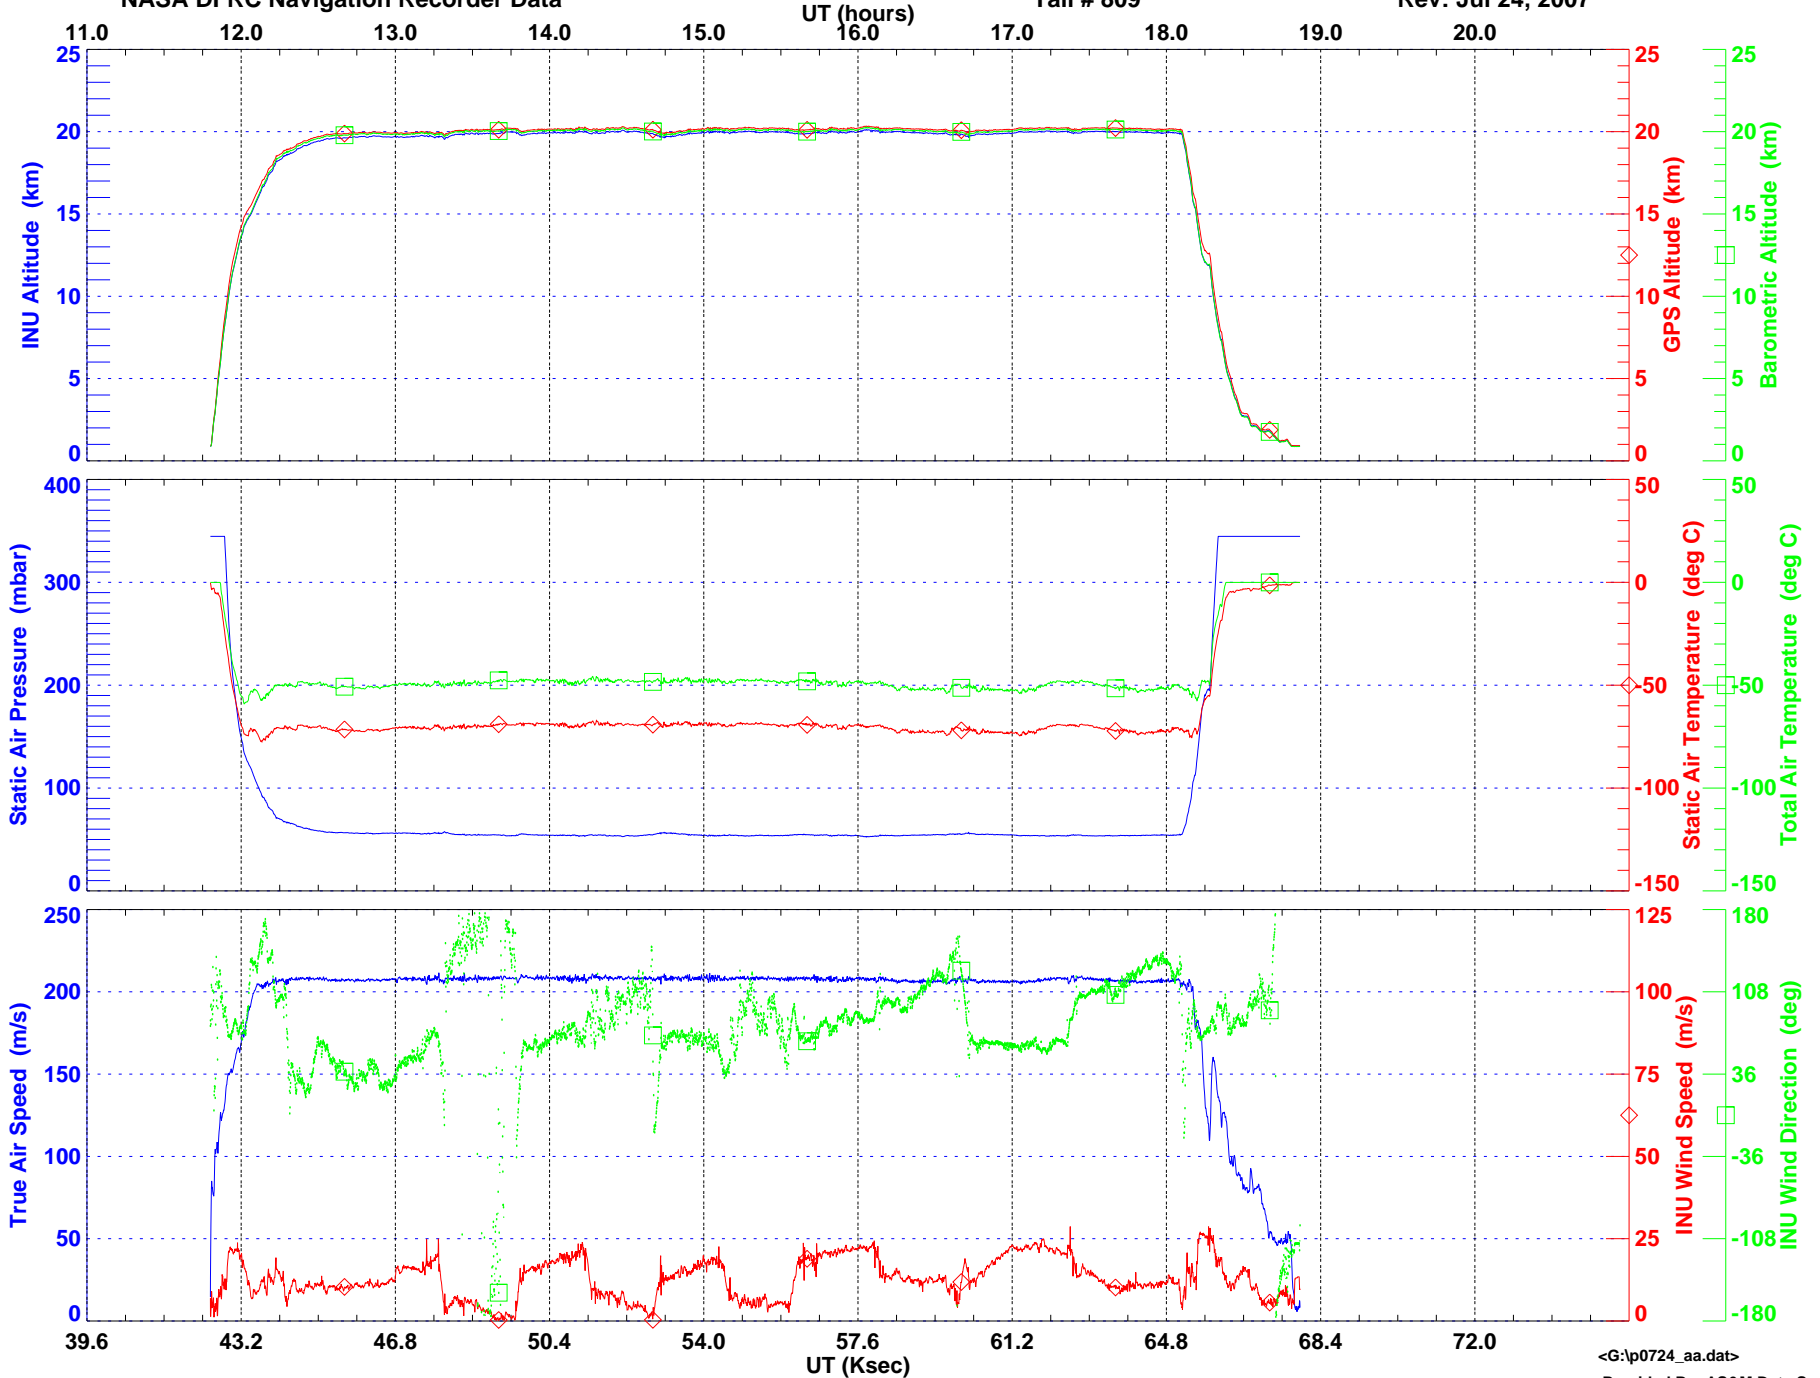

ER-2 State Parameters (5 second averaged)  
NASA DFRC Navigation Recorder Data

Flight Date: Jul 24, 2007  
Tail # 809

Sortie # 07-9022  
Rev: Jul 24, 2007

ER-2 State Parameters (5 second averaged)  
NASA DFRC Navigation Recorder Data

Flight Date: Jul 24, 2007  
Tail # 809

Sortie # 07-9022  
Rev: Jul 24, 2007

ER-2 State Parameters (5 second averaged)  
NASA DFRC Navigation Recorder Data

Flight Date: Jul 24, 2007  
Tail # 809

Sortie # 07-9022  
Rev: Jul 24, 2007

ER-2 State Parameters (5 second averaged)  
NASA DFRC Navigation Recorder Data

Flight Date: Jul 24, 2007  
Tail # 809

Sortie # 07-9022  
Rev: Jul 24, 2007

Provided By: AS&M Data Systems