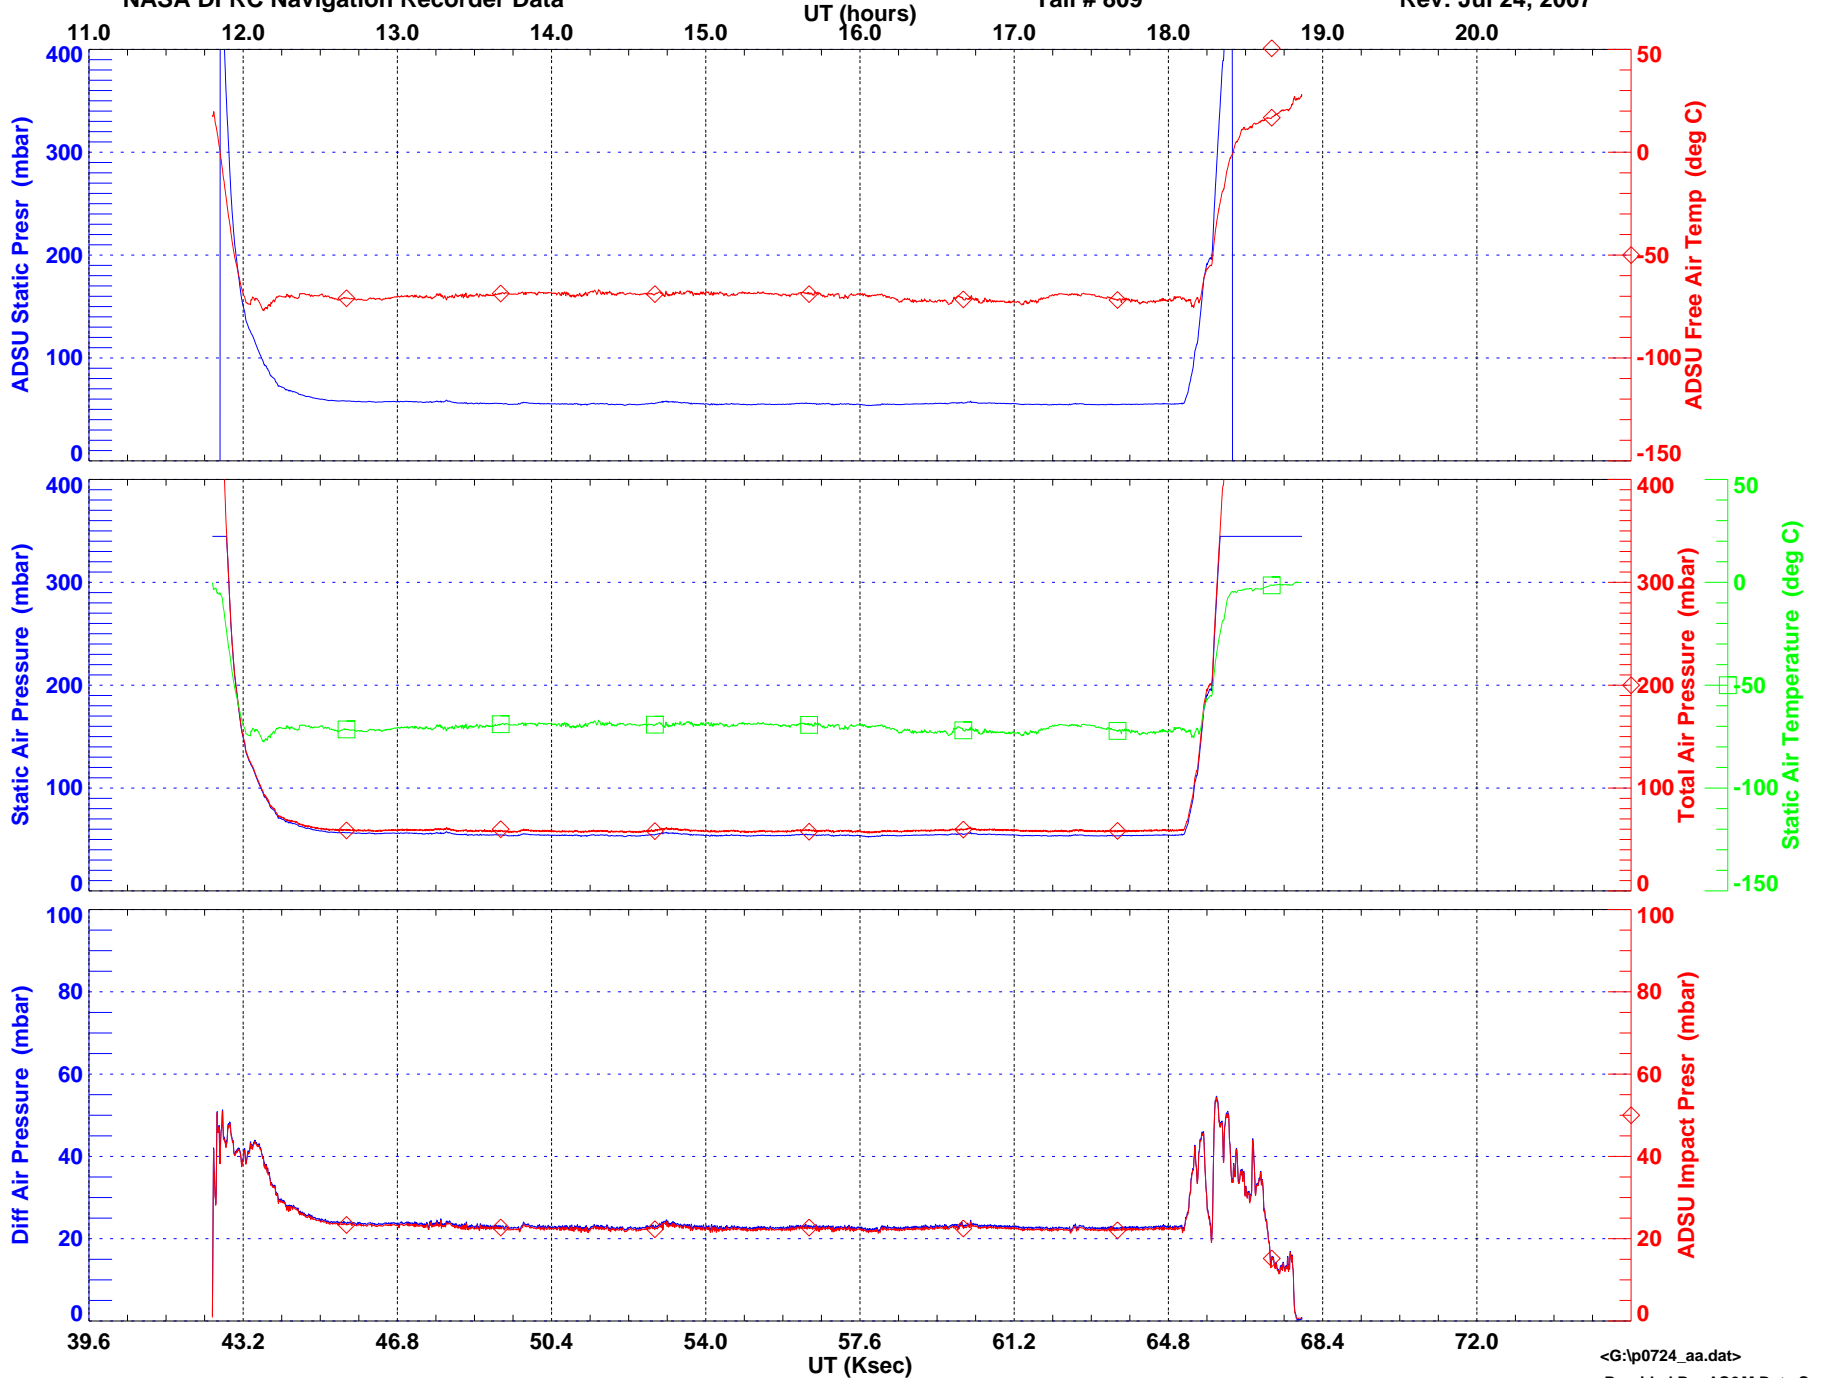

ER-2 State Parameters (5 second averaged)  
NASA DFRC Navigation Recorder Data

Flight Date: Jul 24, 2007  
Tail # 809

Sortie # 07-9022  
Rev: Jul 24, 2007

ER-2 State Parameters (5 second averaged)  
NASA DFRC Navigation Recorder Data

Flight Date: Jul 24, 2007  
Tail # 809

Sortie # 07-9022  
Rev: Jul 24, 2007

ER-2 State Parameters (5 second averaged)  
NASA DFRC Navigation Recorder Data

Flight Date: Jul 24, 2007  
Tail # 809

Sortie # 07-9022  
Rev: Jul 24, 2007

ER-2 State Parameters (5 second averaged)  
NASA DFRC Navigation Recorder Data

Flight Date: Jul 24, 2007  
Tail # 809

Sortie # 07-9022  
Rev: Jul 24, 2007

Provided By: AS&M Data Systems