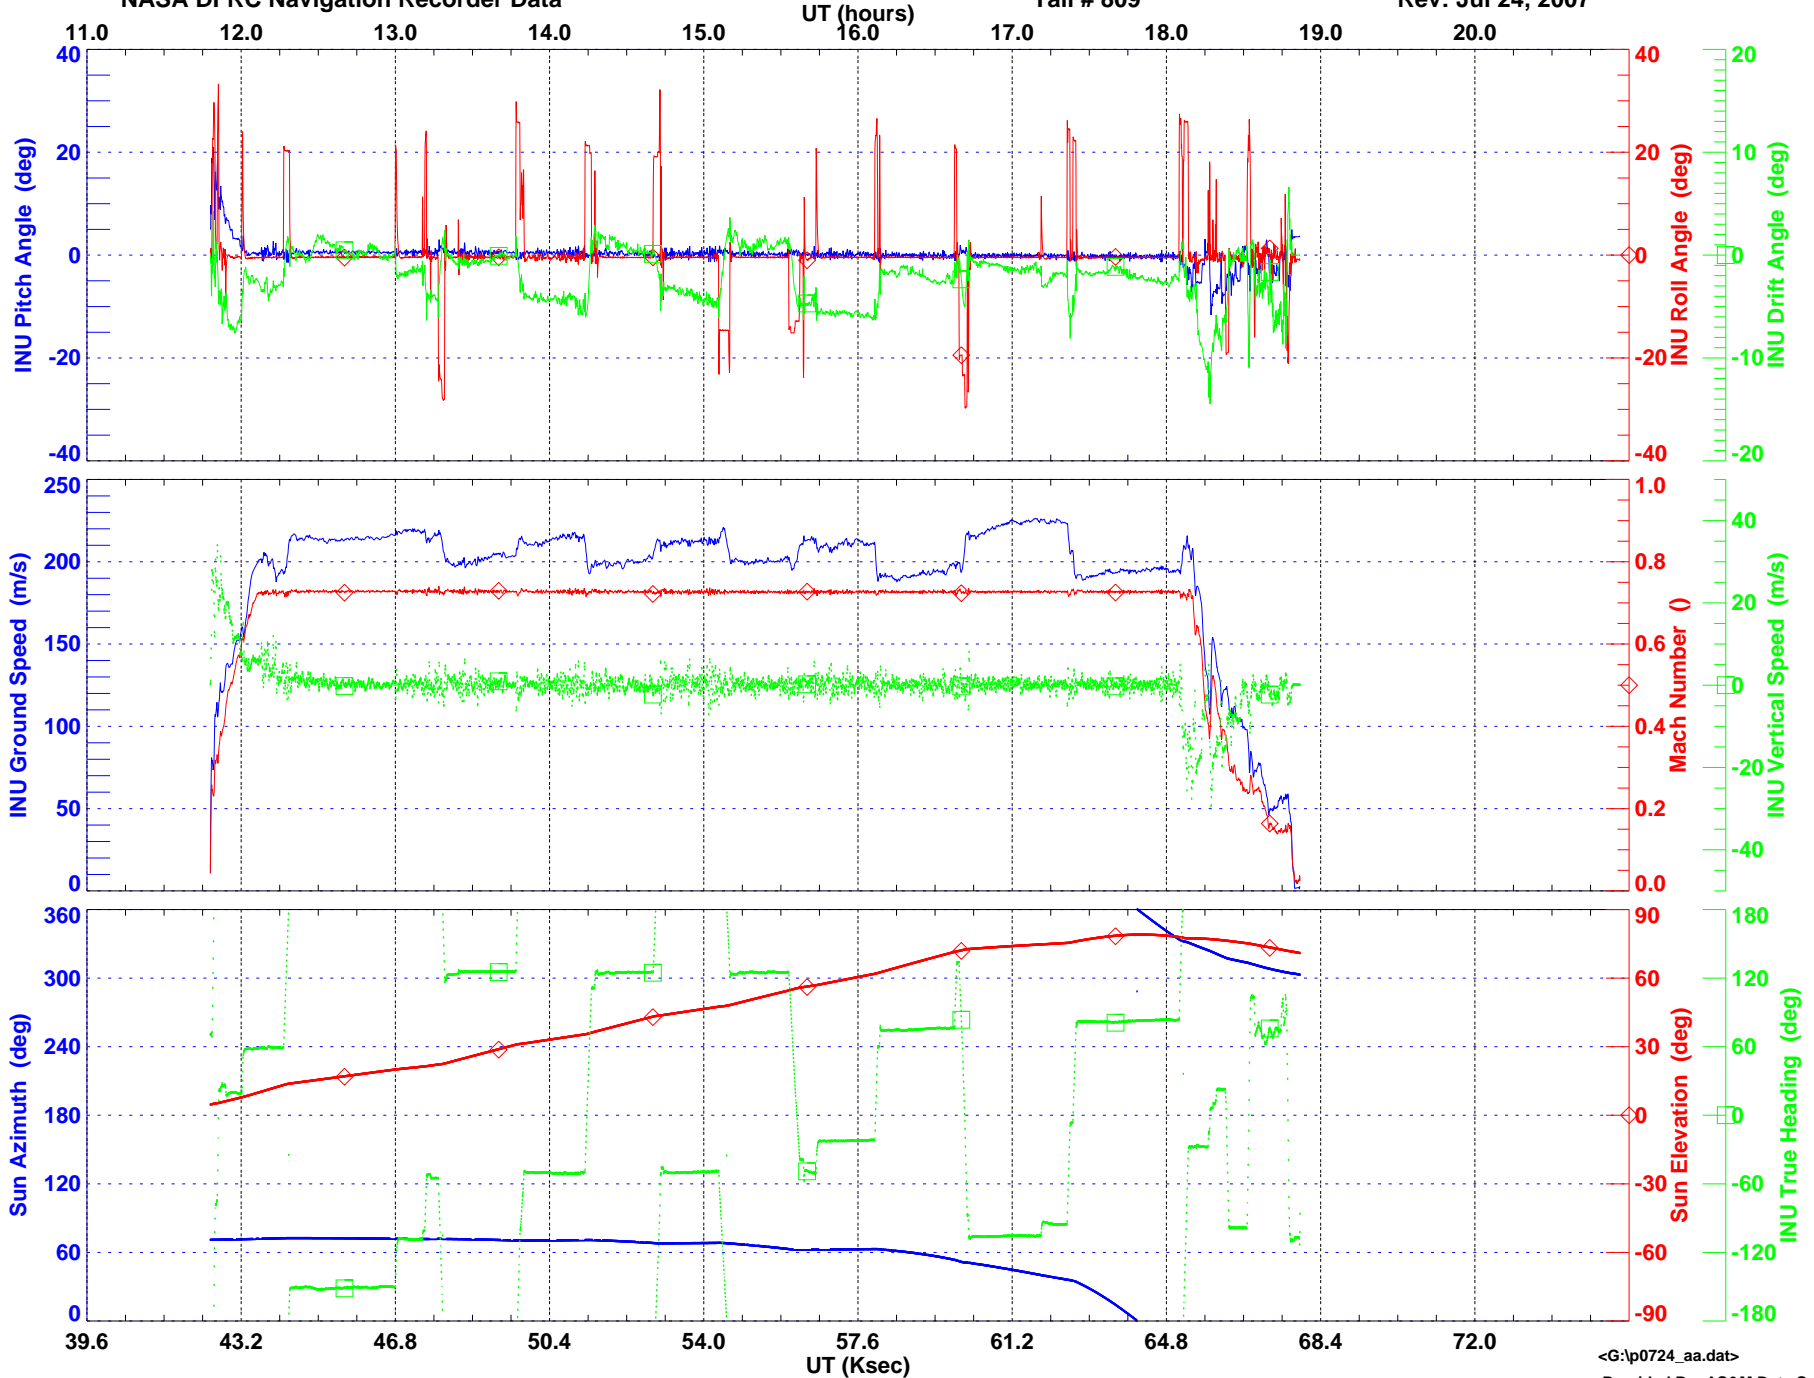

ER-2 State Parameters (5 second averaged)  
NASA DFRC Navigation Recorder Data

Flight Date: Jul 24, 2007  
Tail # 809

Sortie # 07-9022  
Rev: Jul 24, 2007

ER-2 State Parameters (5 second averaged)  
NASA DFRC Navigation Recorder Data

Flight Date: Jul 24, 2007  
Tail # 809

Sortie # 07-9022  
Rev: Jul 24, 2007

ER-2 State Parameters (5 second averaged)  
NASA DFRC Navigation Recorder Data

Flight Date: Jul 24, 2007  
Tail # 809

Sortie # 07-9022  
Rev: Jul 24, 2007

ER-2 State Parameters (5 second averaged)  
NASA DFRC Navigation Recorder Data

Flight Date: Jul 24, 2007  
Tail # 809

Sortie # 07-9022  
Rev: Jul 24, 2007

Provided By: AS&M Data Systems