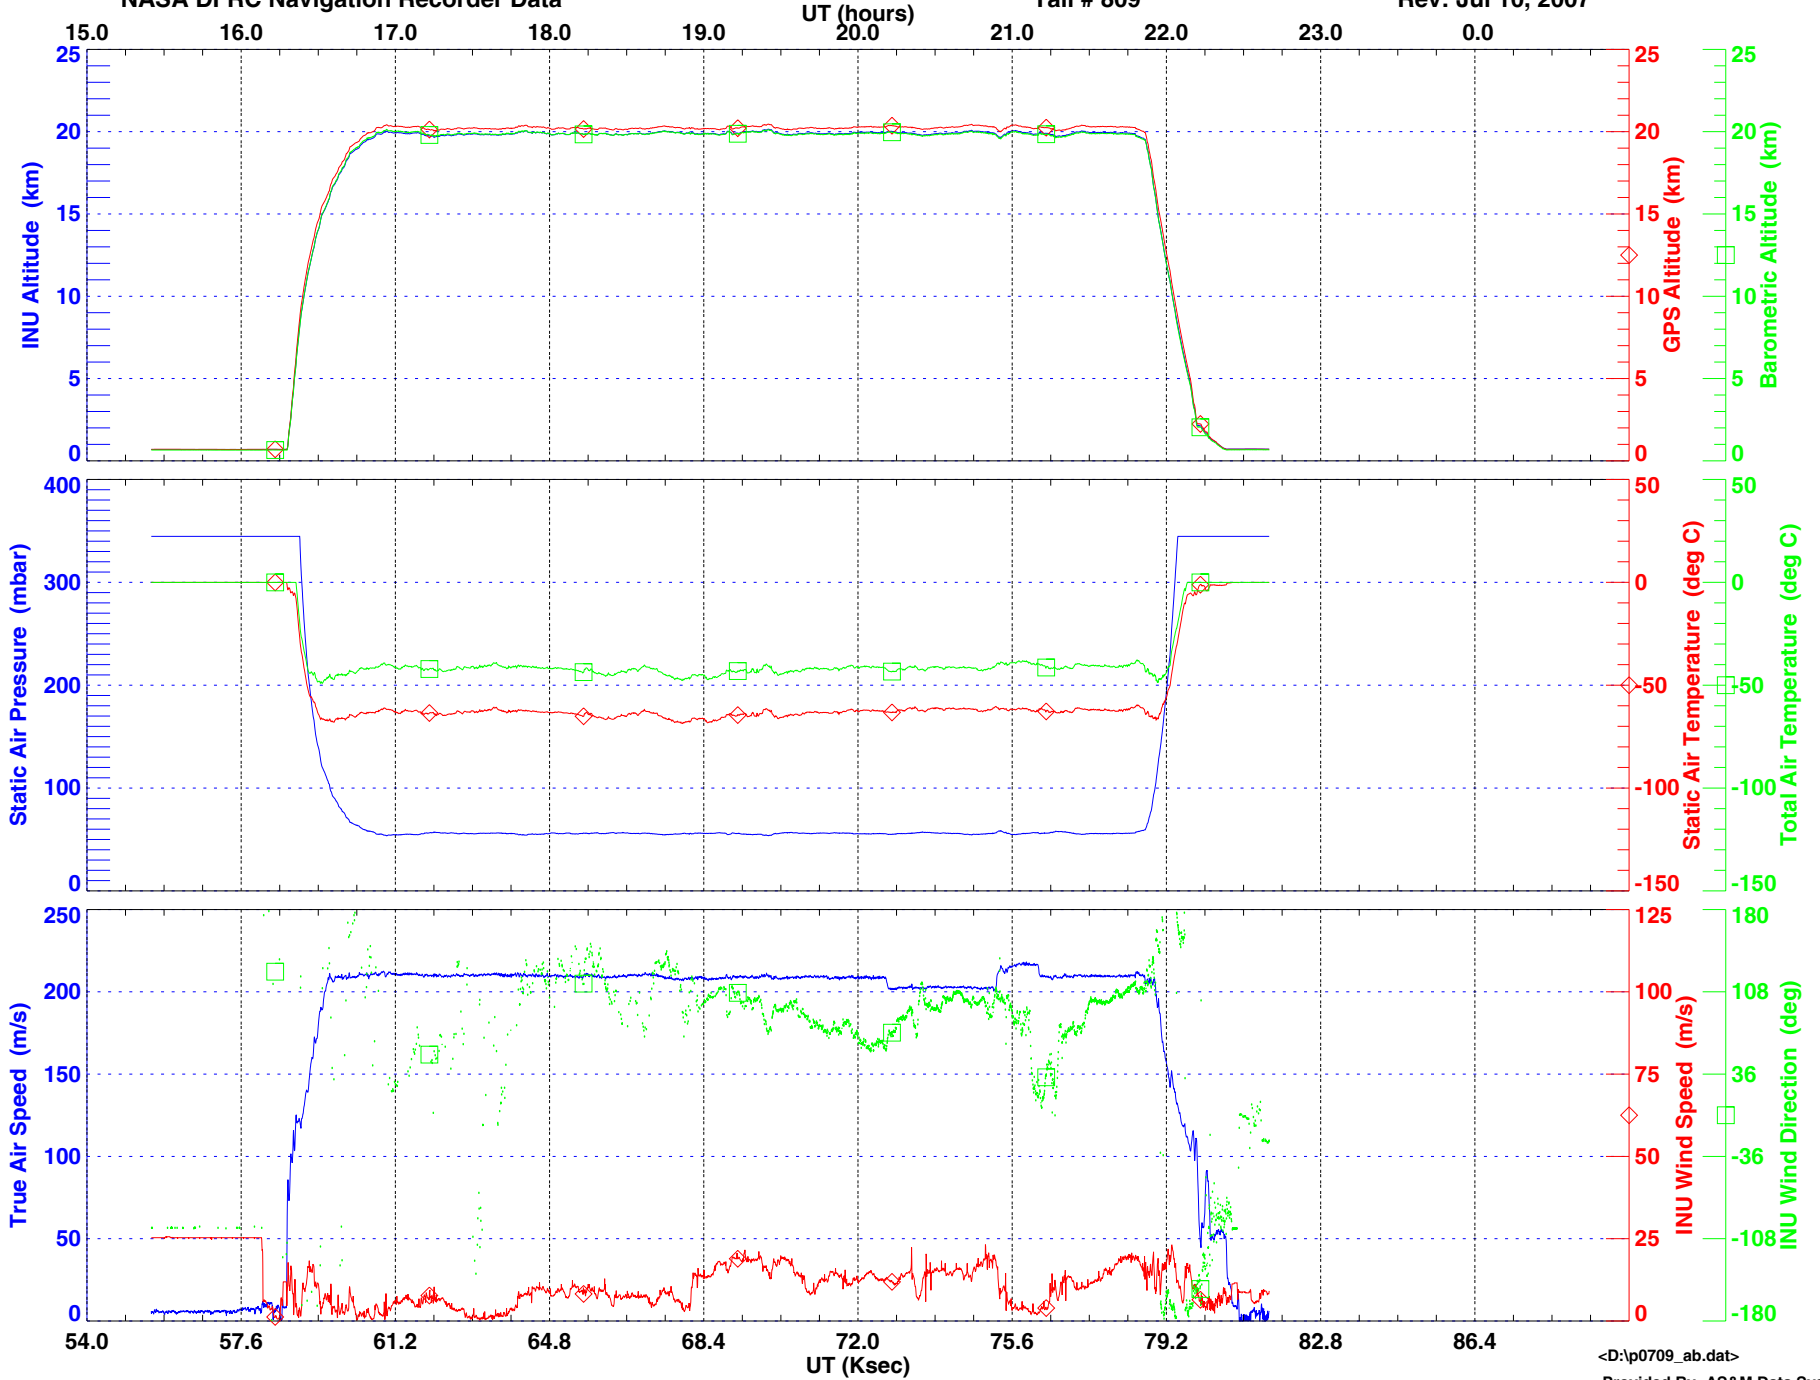

ER-2 State Parameters (5 second averaged)  
NASA DFRC Navigation Recorder Data

Flight Date: Jul 09, 2007  
Tail # 809

Sortie # 07-9016  
Rev: Jul 10, 2007

ER-2 State Parameters (5 second averaged)  
NASA DFRC Navigation Recorder Data

Flight Date: Jul 09, 2007  
Tail # 809

Sortie # 07-9016  
Rev: Jul 10, 2007

ER-2 State Parameters (5 second averaged)  
NASA DFRC Navigation Recorder Data

Flight Date: Jul 09, 2007  
Tail # 809

Sortie # 07-9016  
Rev: Jul 10, 2007

UT (hours)

ER-2 State Parameters (5 second averaged)  
NASA DFRC Navigation Recorder Data

Flight Date: Jul 09, 2007  
Tail # 809

Sortie # 07-9016  
Rev: Jul 10, 2007

Provided By: AS&M Data Systems