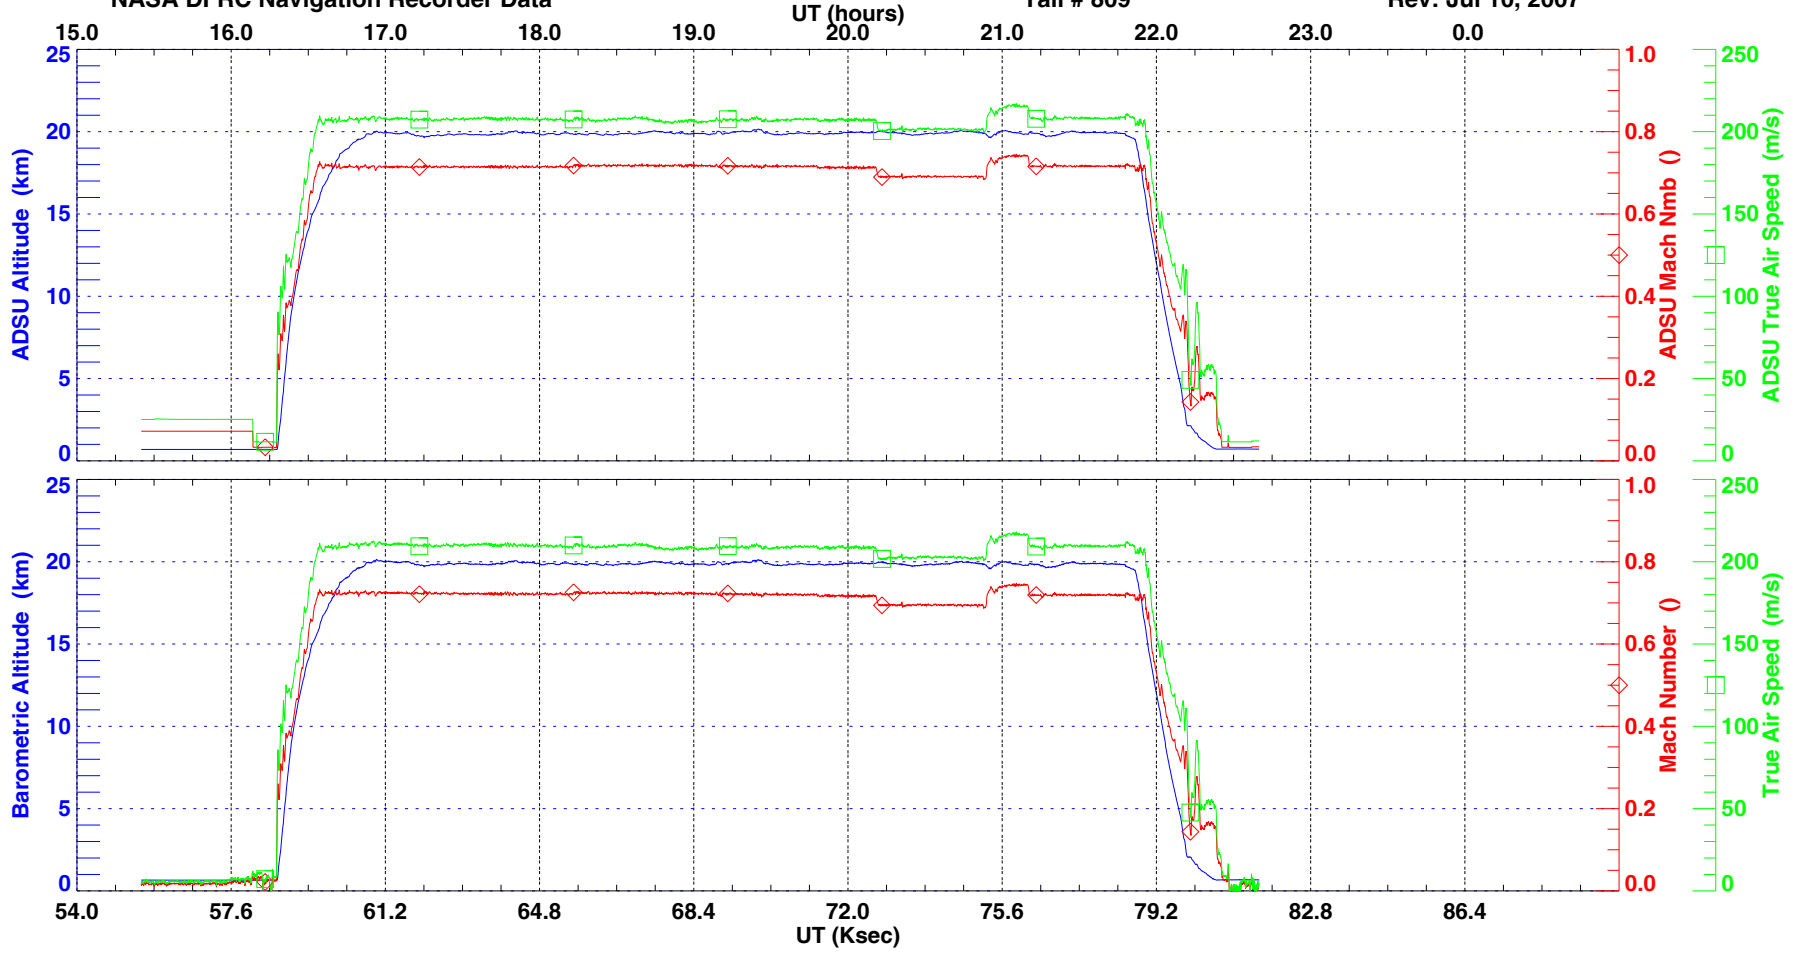

ER-2 State Parameters (5 second averaged)  
NASA DFRC Navigation Recorder Data

Flight Date: Jul 09, 2007  
Tail # 809

Sortie # 07-9016  
Rev: Jul 10, 2007

ER-2 State Parameters (5 second averaged)  
NASA DFRC Navigation Recorder Data

Flight Date: Jul 09, 2007  
Tail # 809

Sortie # 07-9016  
Rev: Jul 10, 2007

ER-2 State Parameters (5 second averaged)  
NASA DFRC Navigation Recorder Data

Flight Date: Jul 09, 2007  
Tail # 809

Sortie # 07-9016  
Rev: Jul 10, 2007

UT (hours)

ER-2 State Parameters (5 second averaged)  
NASA DFRC Navigation Recorder Data

Flight Date: Jul 09, 2007  
Tail # 809

Sortie # 07-9016  
Rev: Jul 10, 2007

Provided By: AS&M Data Systems