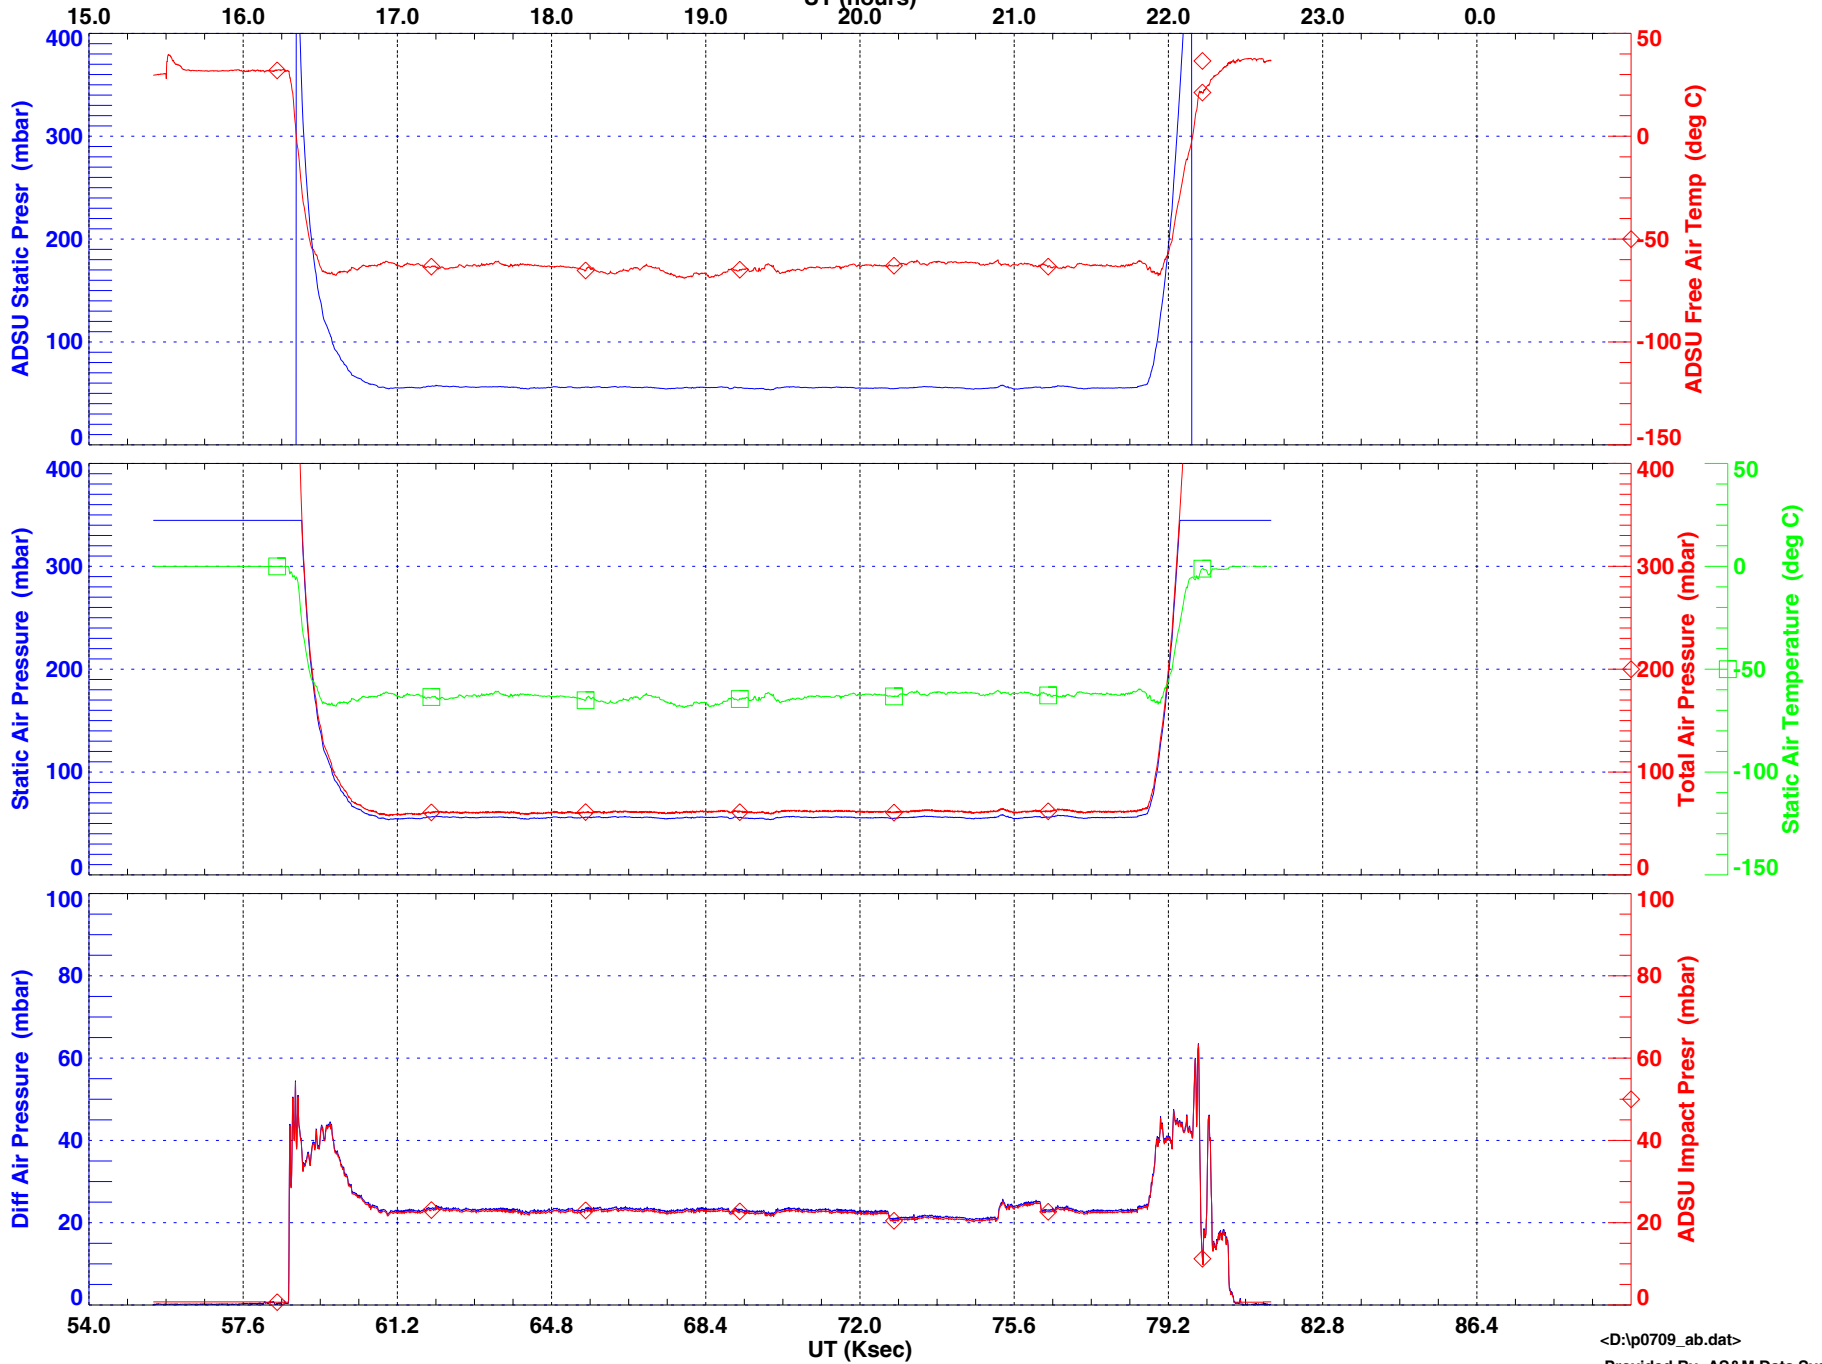

ER-2 State Parameters (5 second averaged)  
NASA DFRC Navigation Recorder Data

Flight Date: Jul 09, 2007  
Tail # 809

Sortie # 07-9016  
Rev: Jul 10, 2007

ER-2 State Parameters (5 second averaged)  
NASA DFRC Navigation Recorder Data

Flight Date: Jul 09, 2007  
Tail # 809

Sortie # 07-9016  
Rev: Jul 10, 2007

ER-2 State Parameters (5 second averaged)  
NASA DFRC Navigation Recorder Data

Flight Date: Jul 09, 2007  
Tail # 809

Sortie # 07-9016  
Rev: Jul 10, 2007

UT (hours)

ER-2 State Parameters (5 second averaged)  
NASA DFRC Navigation Recorder Data

Flight Date: Jul 09, 2007  
Tail # 809

Sortie # 07-9016  
Rev: Jul 10, 2007

Provided By: AS&M Data Systems