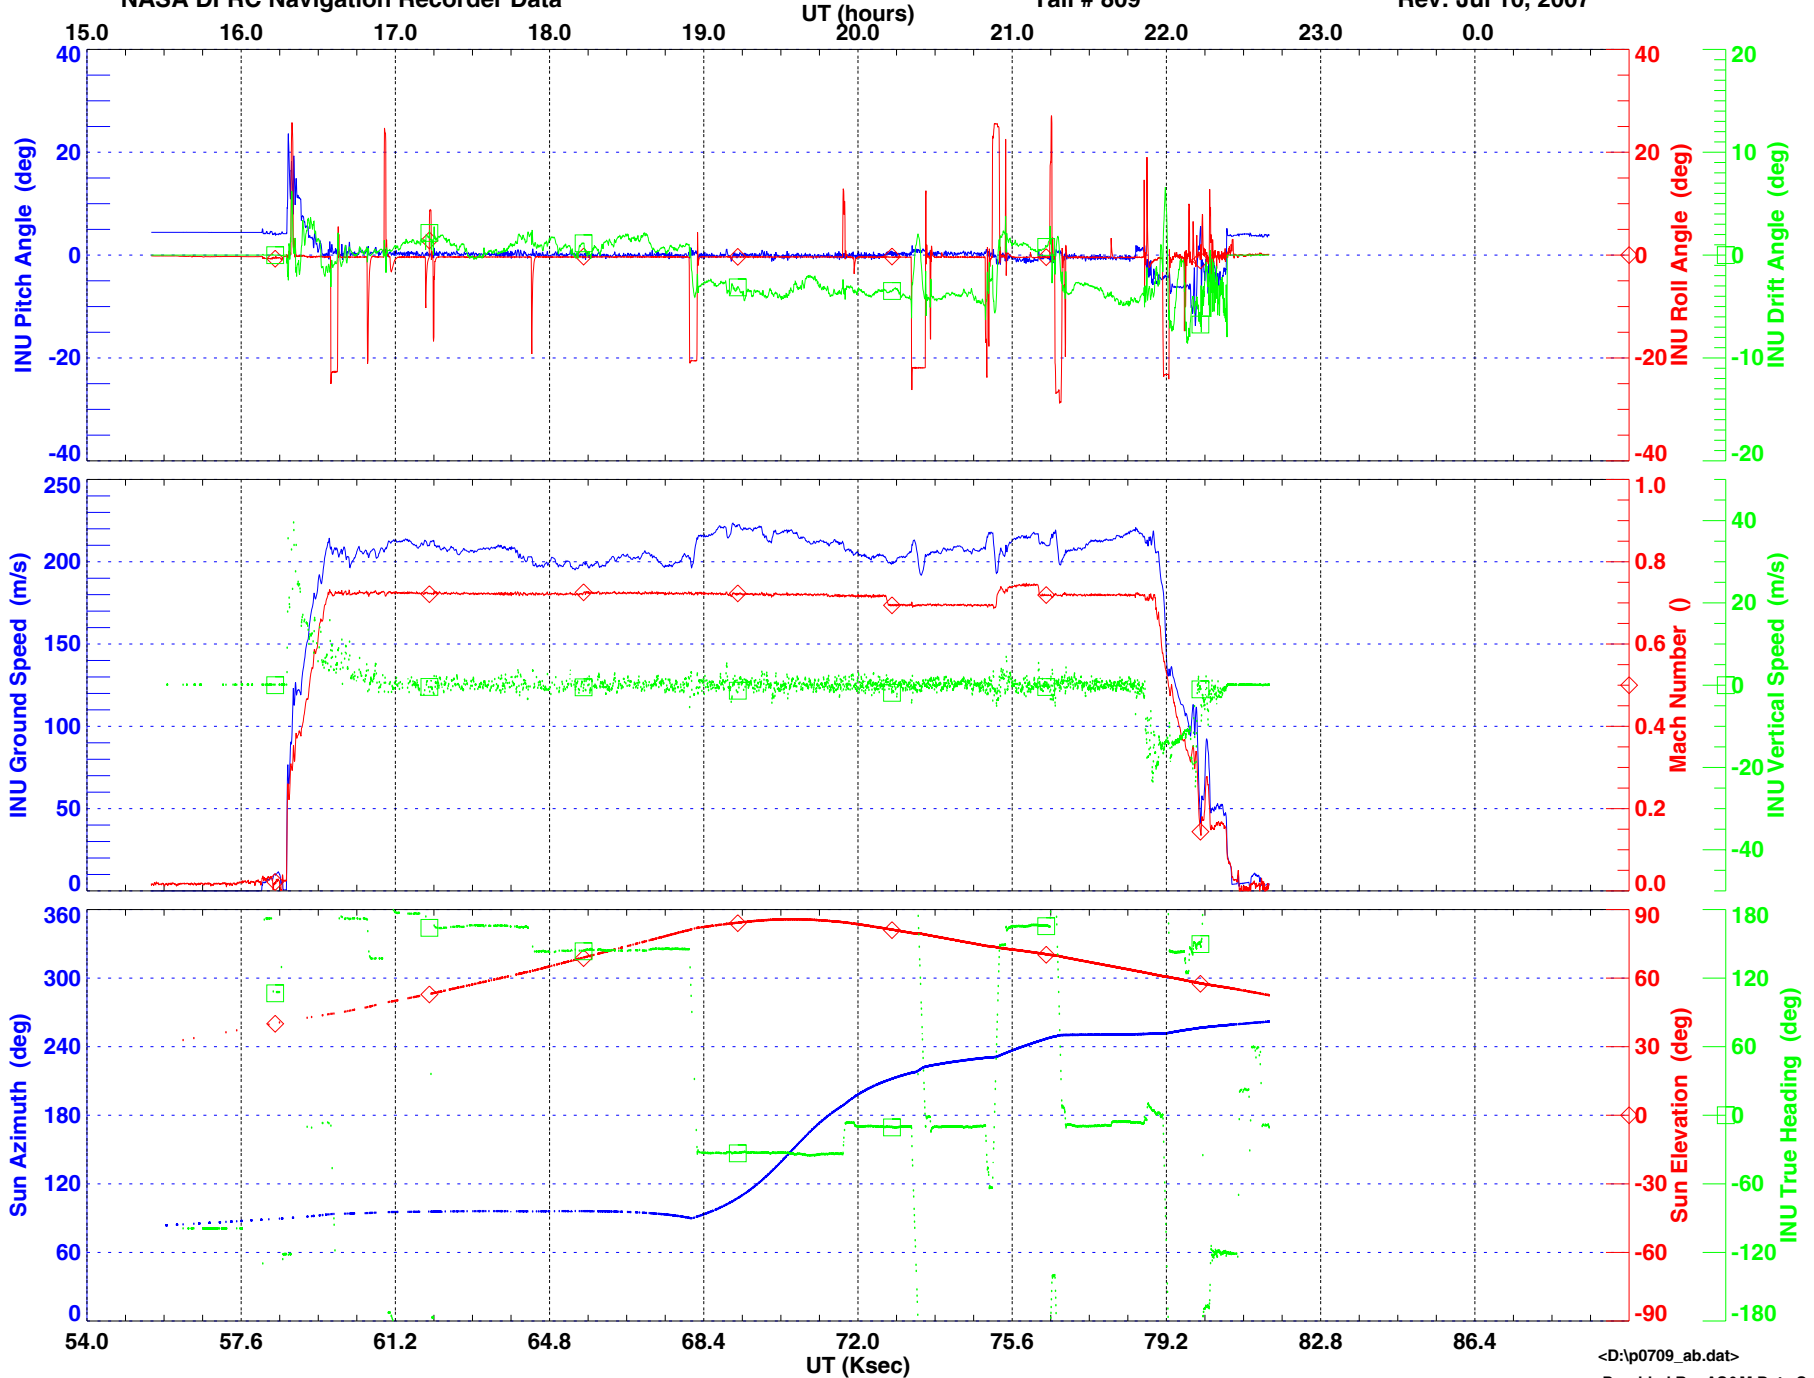

ER-2 State Parameters (5 second averaged)  
NASA DFRC Navigation Recorder Data

Flight Date: Jul 09, 2007  
Tail # 809

Sortie # 07-9016  
Rev: Jul 10, 2007

ER-2 State Parameters (5 second averaged)  
NASA DFRC Navigation Recorder Data

Flight Date: Jul 09, 2007  
Tail # 809

Sortie # 07-9016  
Rev: Jul 10, 2007

ER-2 State Parameters (5 second averaged)  
NASA DFRC Navigation Recorder Data

Flight Date: Jul 09, 2007  
Tail # 809

Sortie # 07-9016  
Rev: Jul 10, 2007

UT (hours)

ER-2 State Parameters (5 second averaged)  
NASA DFRC Navigation Recorder Data

Flight Date: Jul 09, 2007  
Tail # 809

Sortie # 07-9016  
Rev: Jul 10, 2007

Provided By: AS&M Data Systems