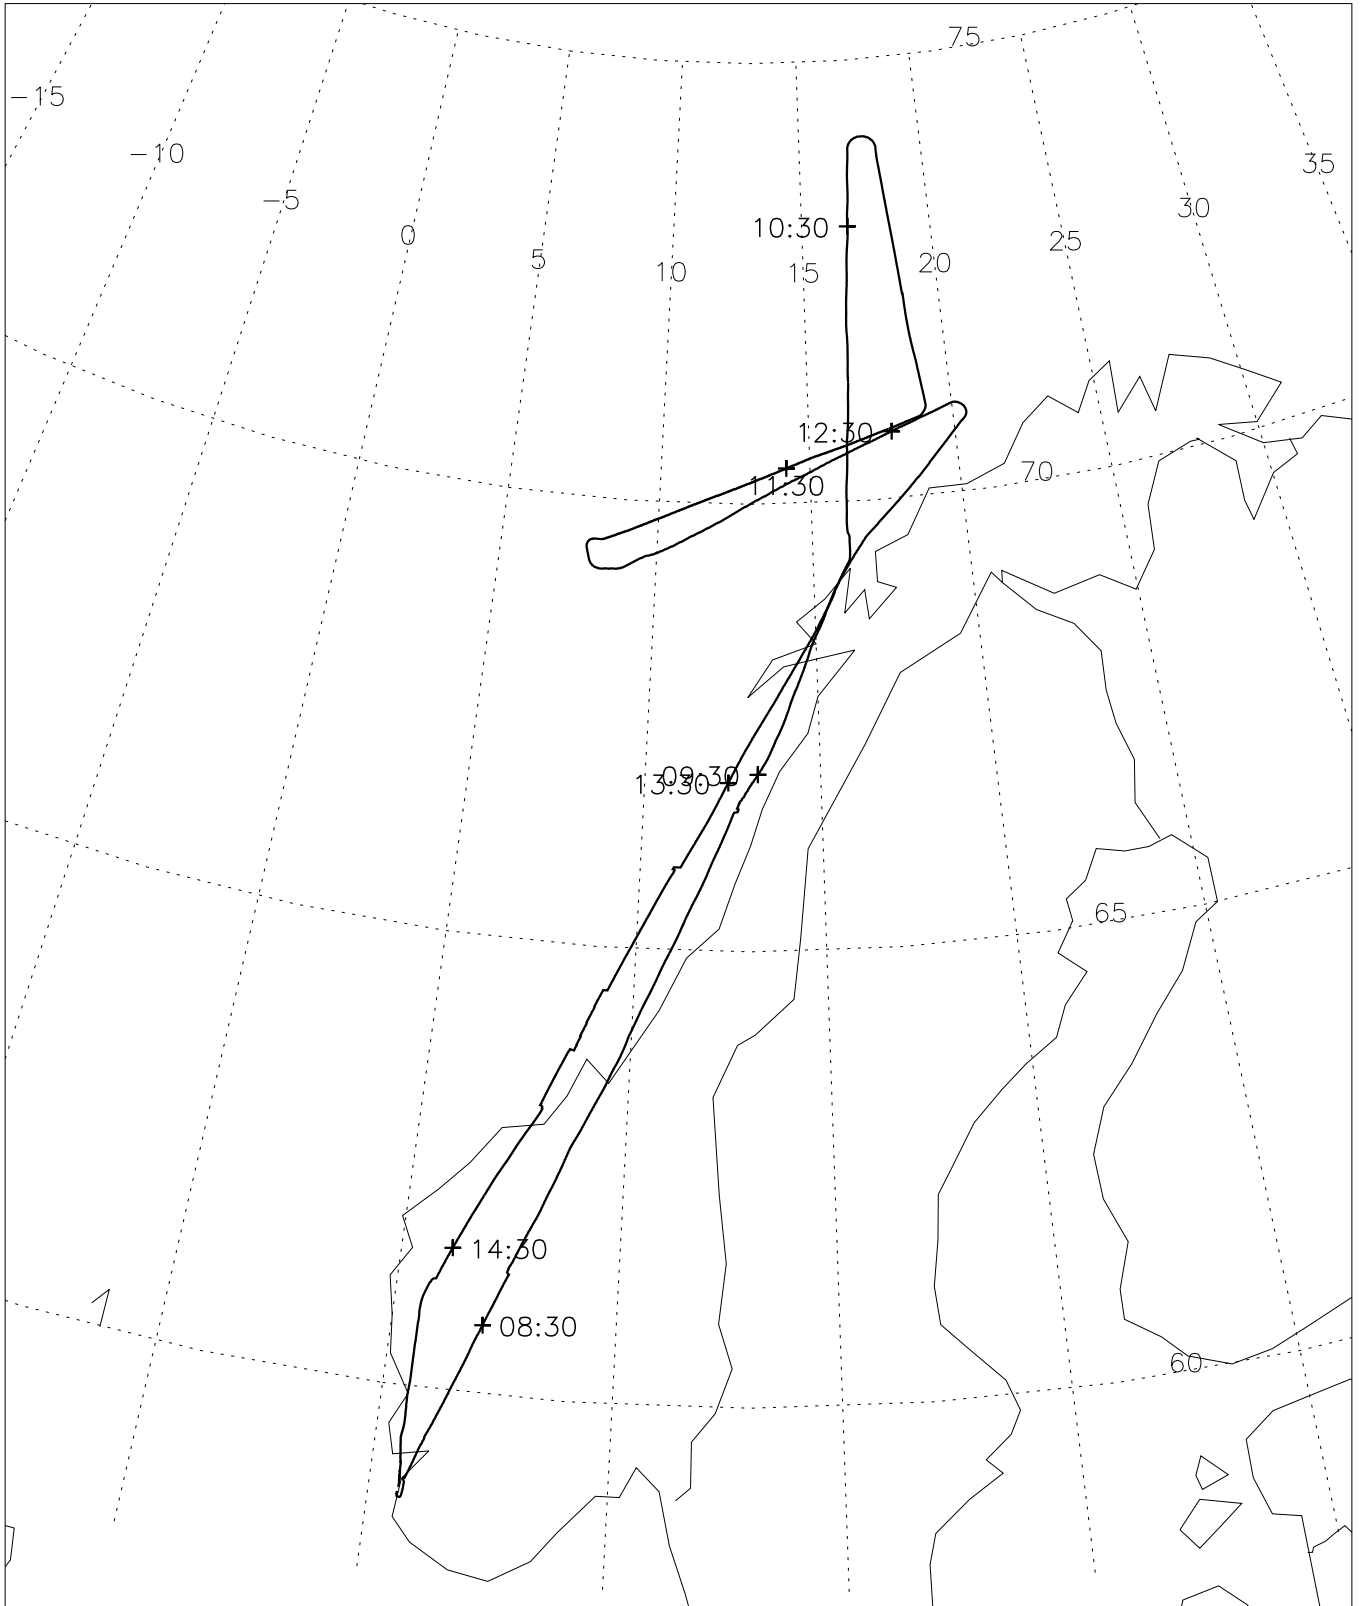

890125 ER-2 Flight Track from Nav Recorder RDATE=900215

Start = 08:06 End = 15:08 LonMin= 5.54 LonMax= 20.47 LatMin= 58.80 LatMax= 74.12