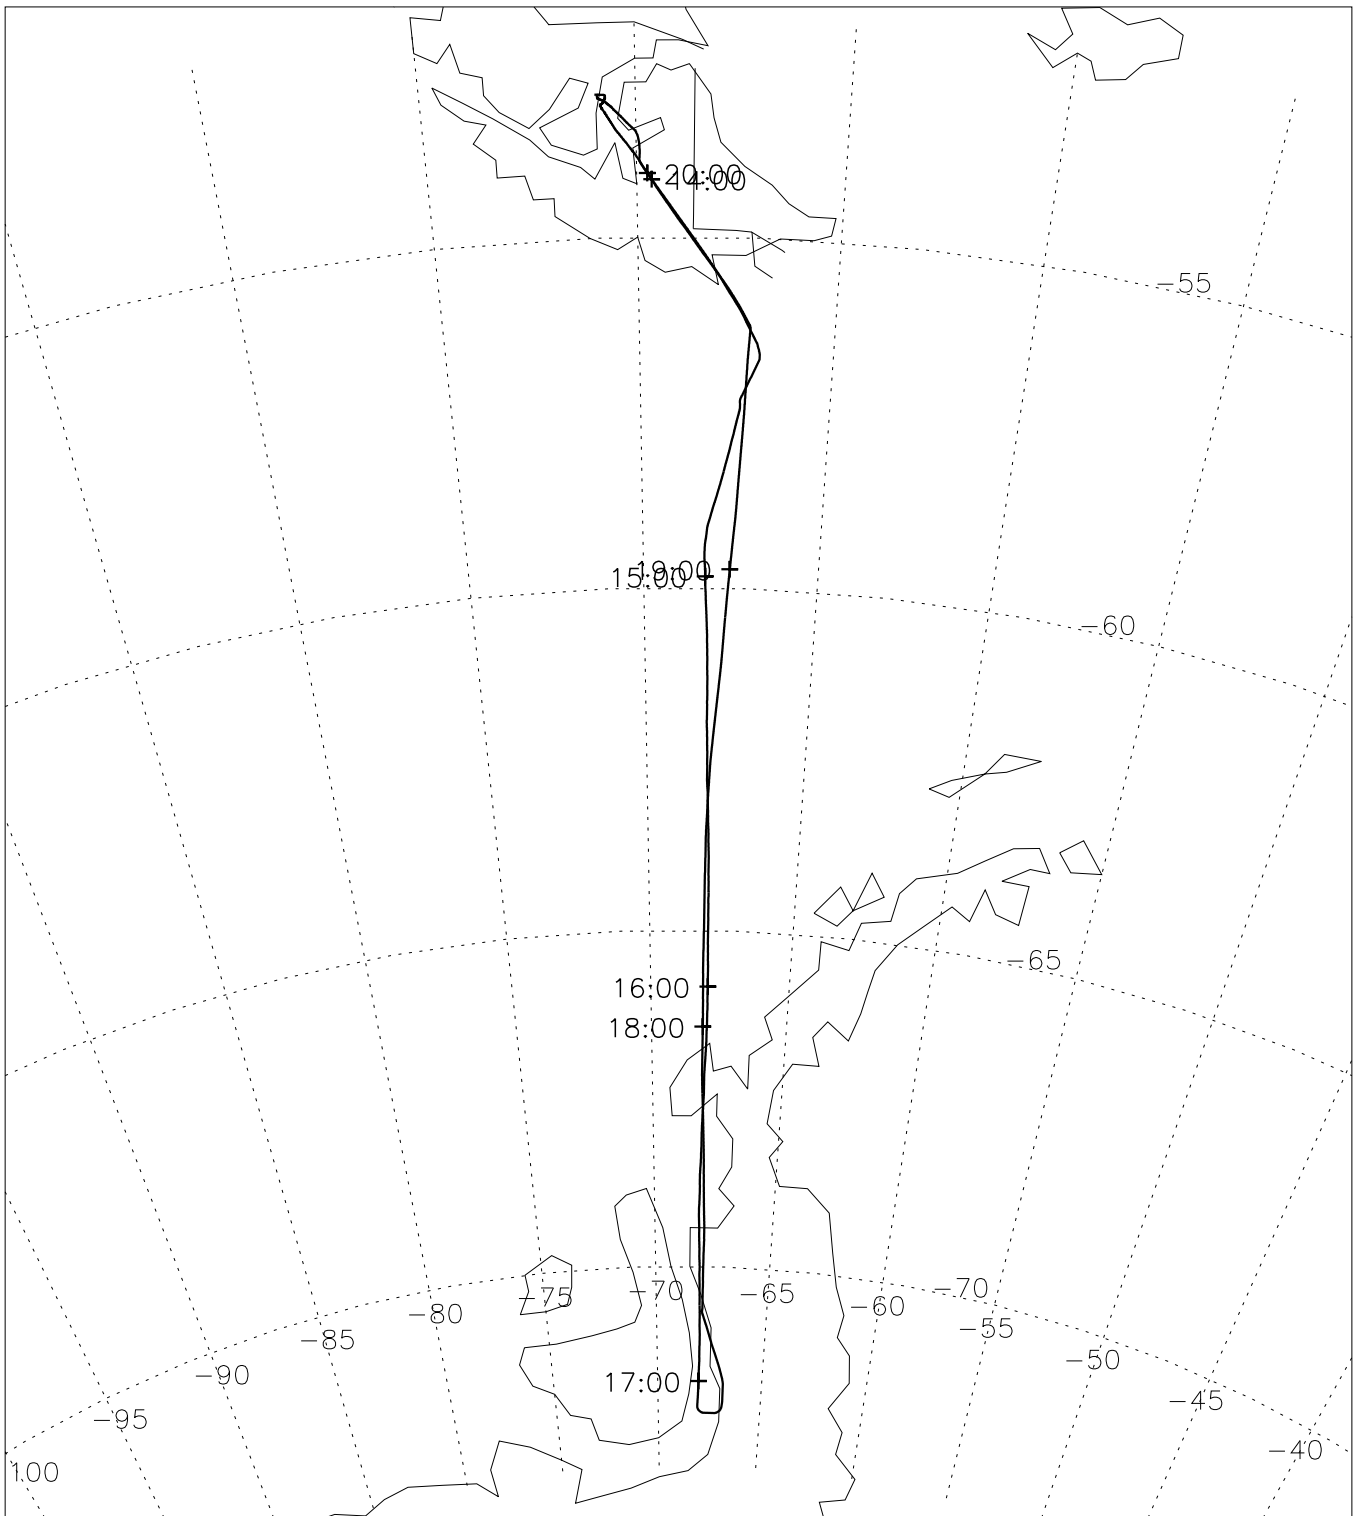

870916 ER-2 Flight Track from Nav Recorder RDATE=890509

Start = 13:40 End = 20:25 LonMin= -70.94 LonMax= -66.86 LatMin=-72.20 LatMax=-52.99