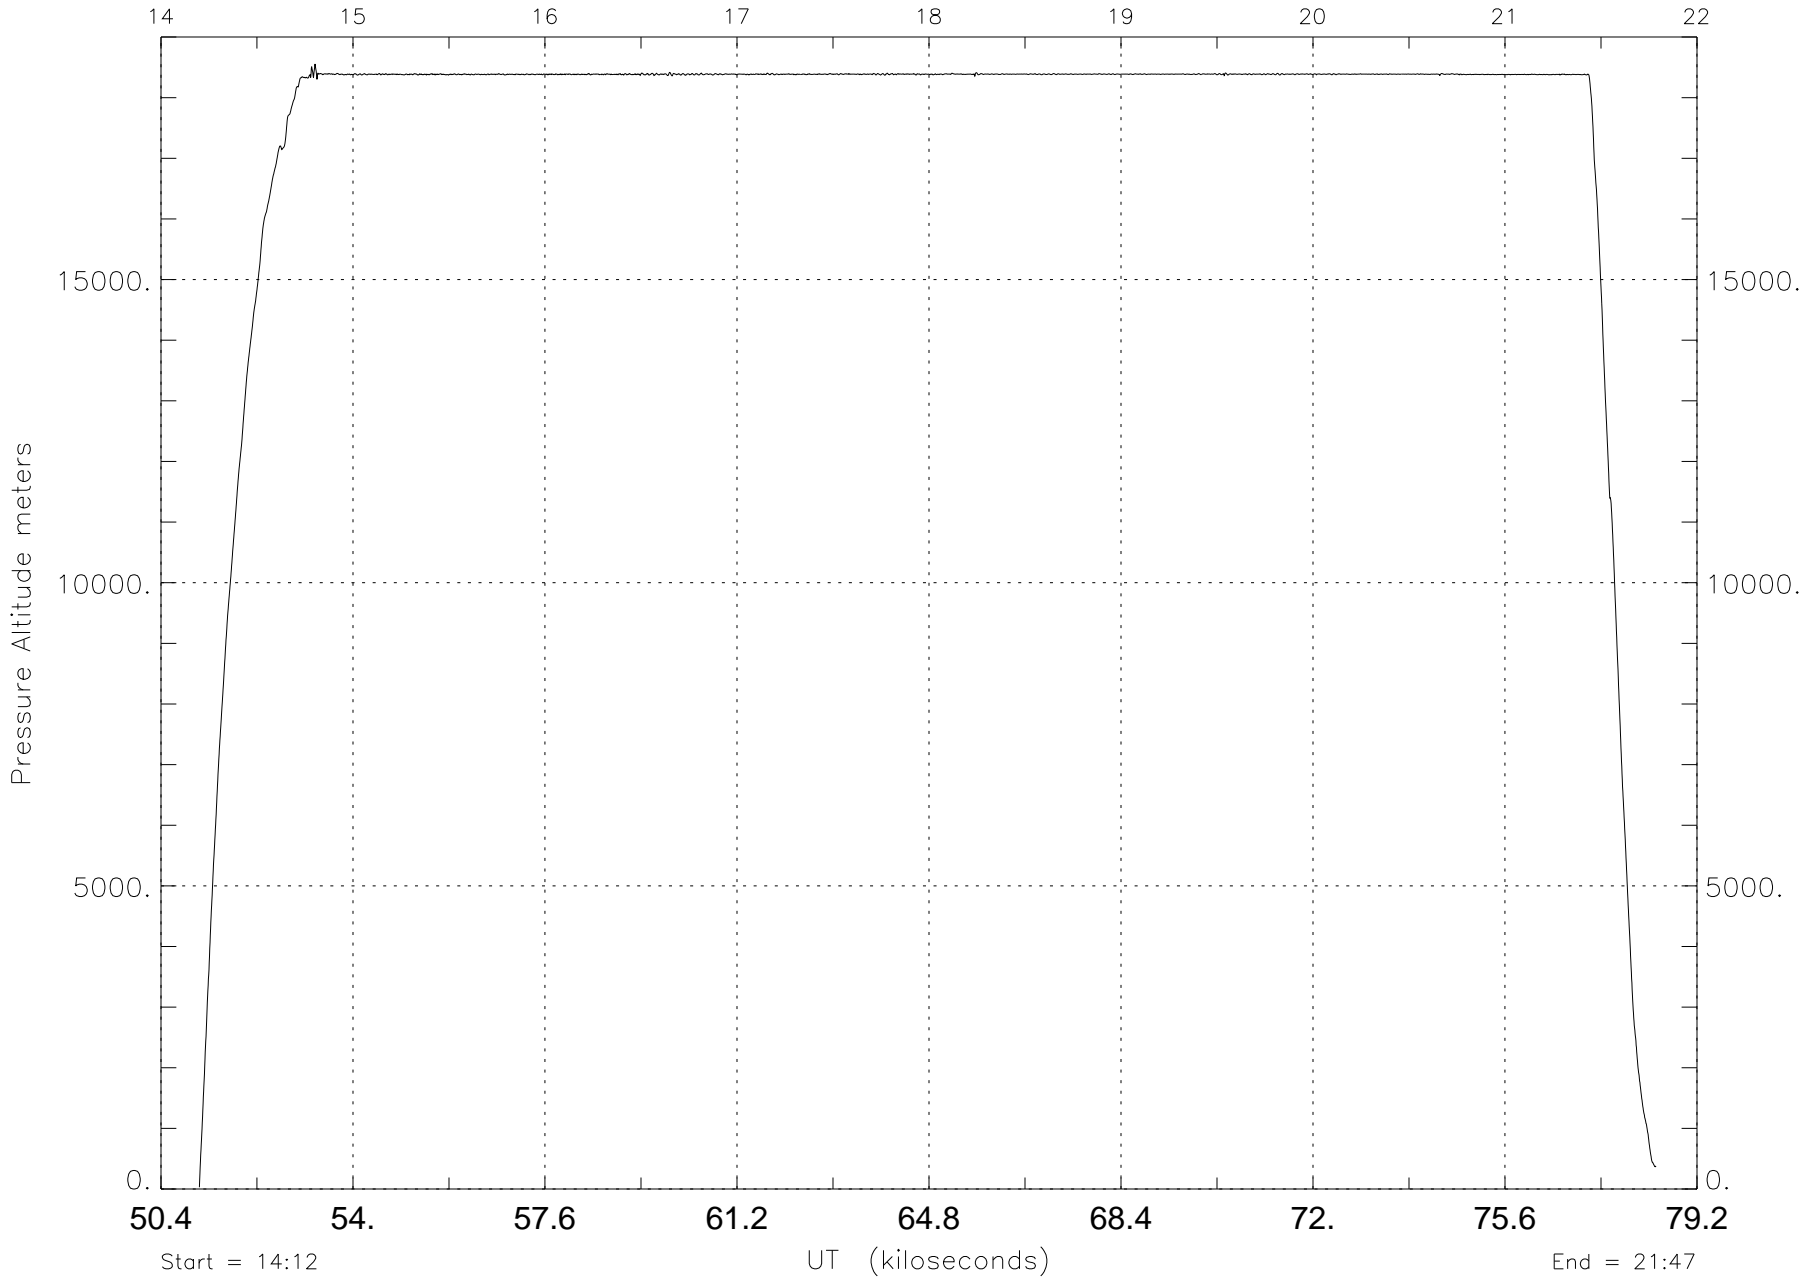

871003 ER-2 Nav Recorder RDATE=890509

Start = 14:12

UT (kiloseconds)

End = 21:47