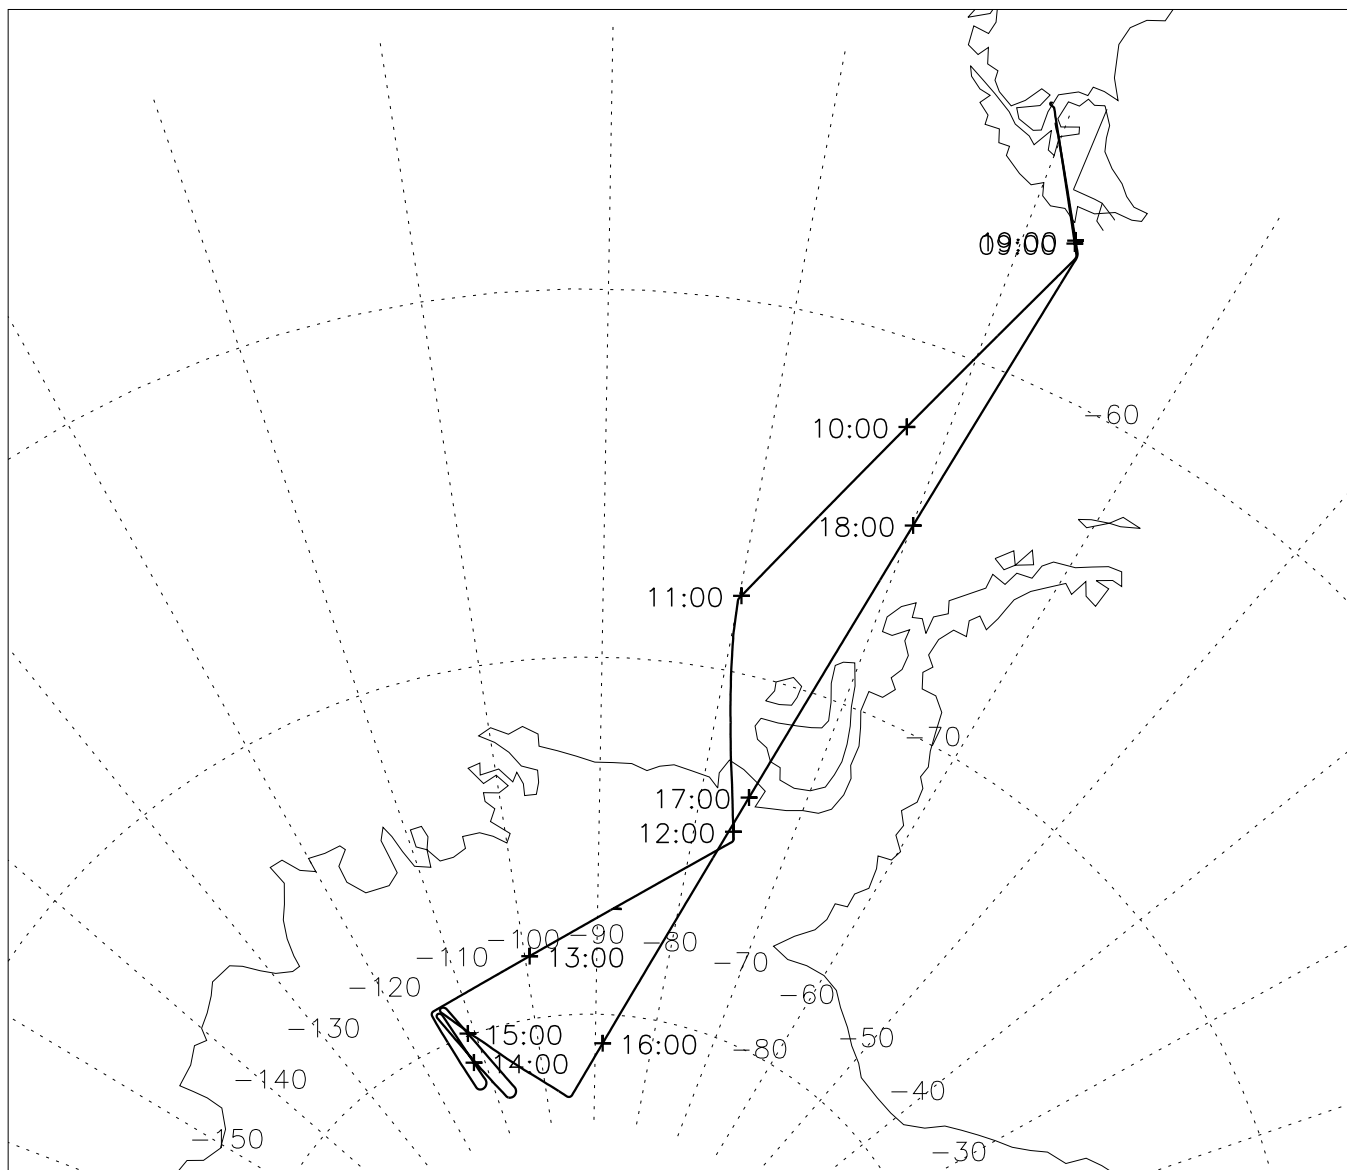

870924 DC-8 Flight Track from Nav Recorder RDATE=890509

Start = 08:25 End = 19:25 LonMin=-115.26 LonMax=-67.27 LatMin=-82.33 LatMax=-53.00