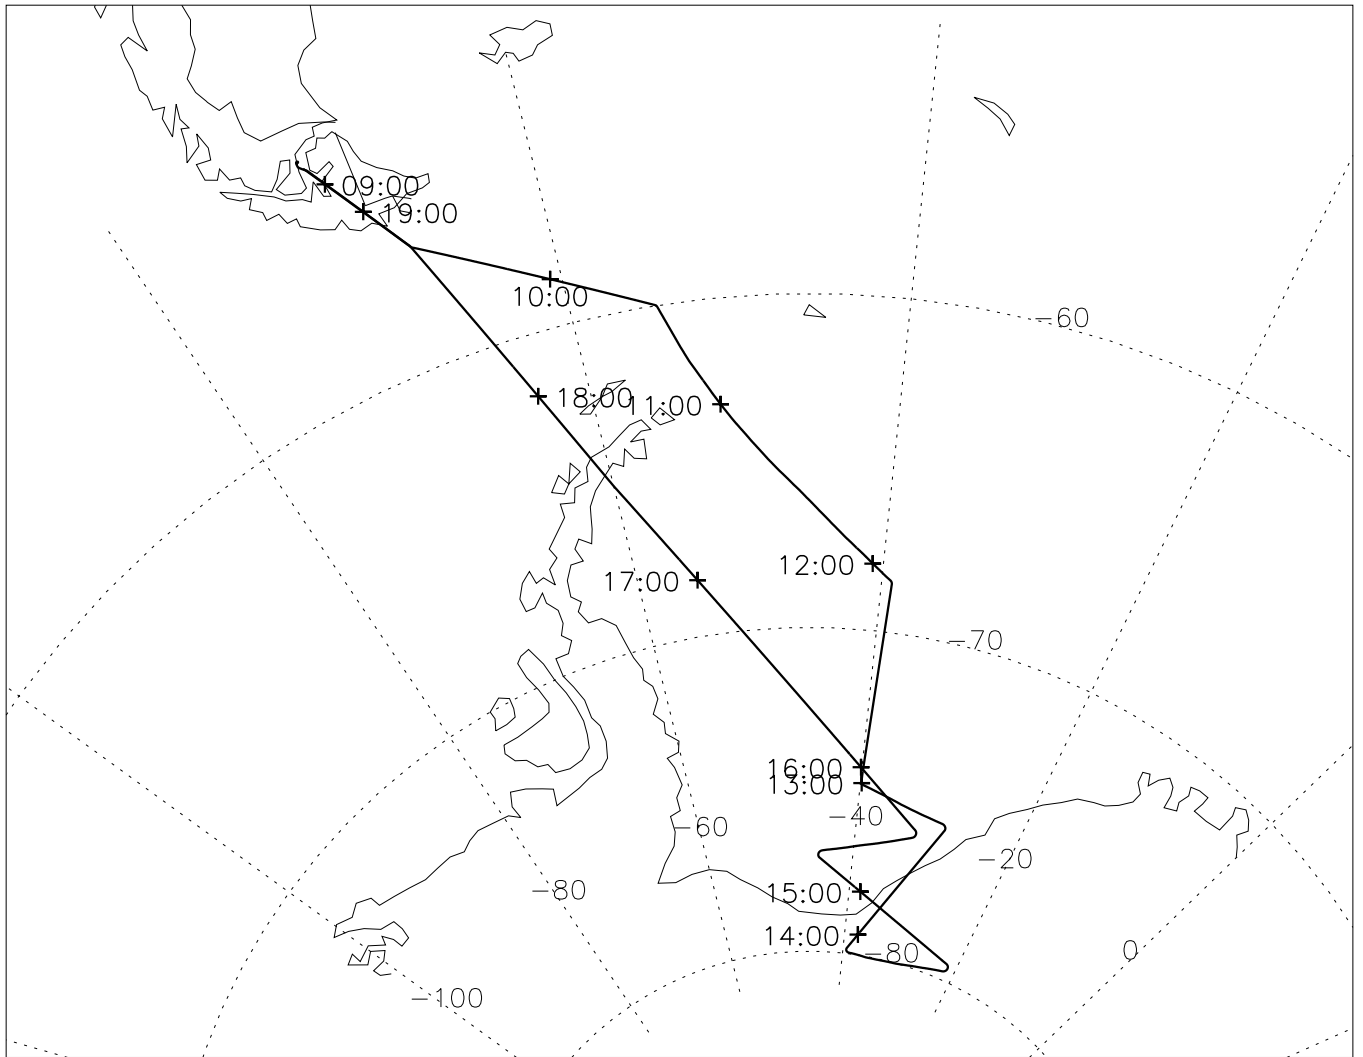

870905 DC-8 Flight Track from Nav Recorder RDATE=890509

Start = 08:46 End = 19:19 LonMin= -70.88 LonMax= -21.35 LatMin=-80.04 LatMax=-52.96